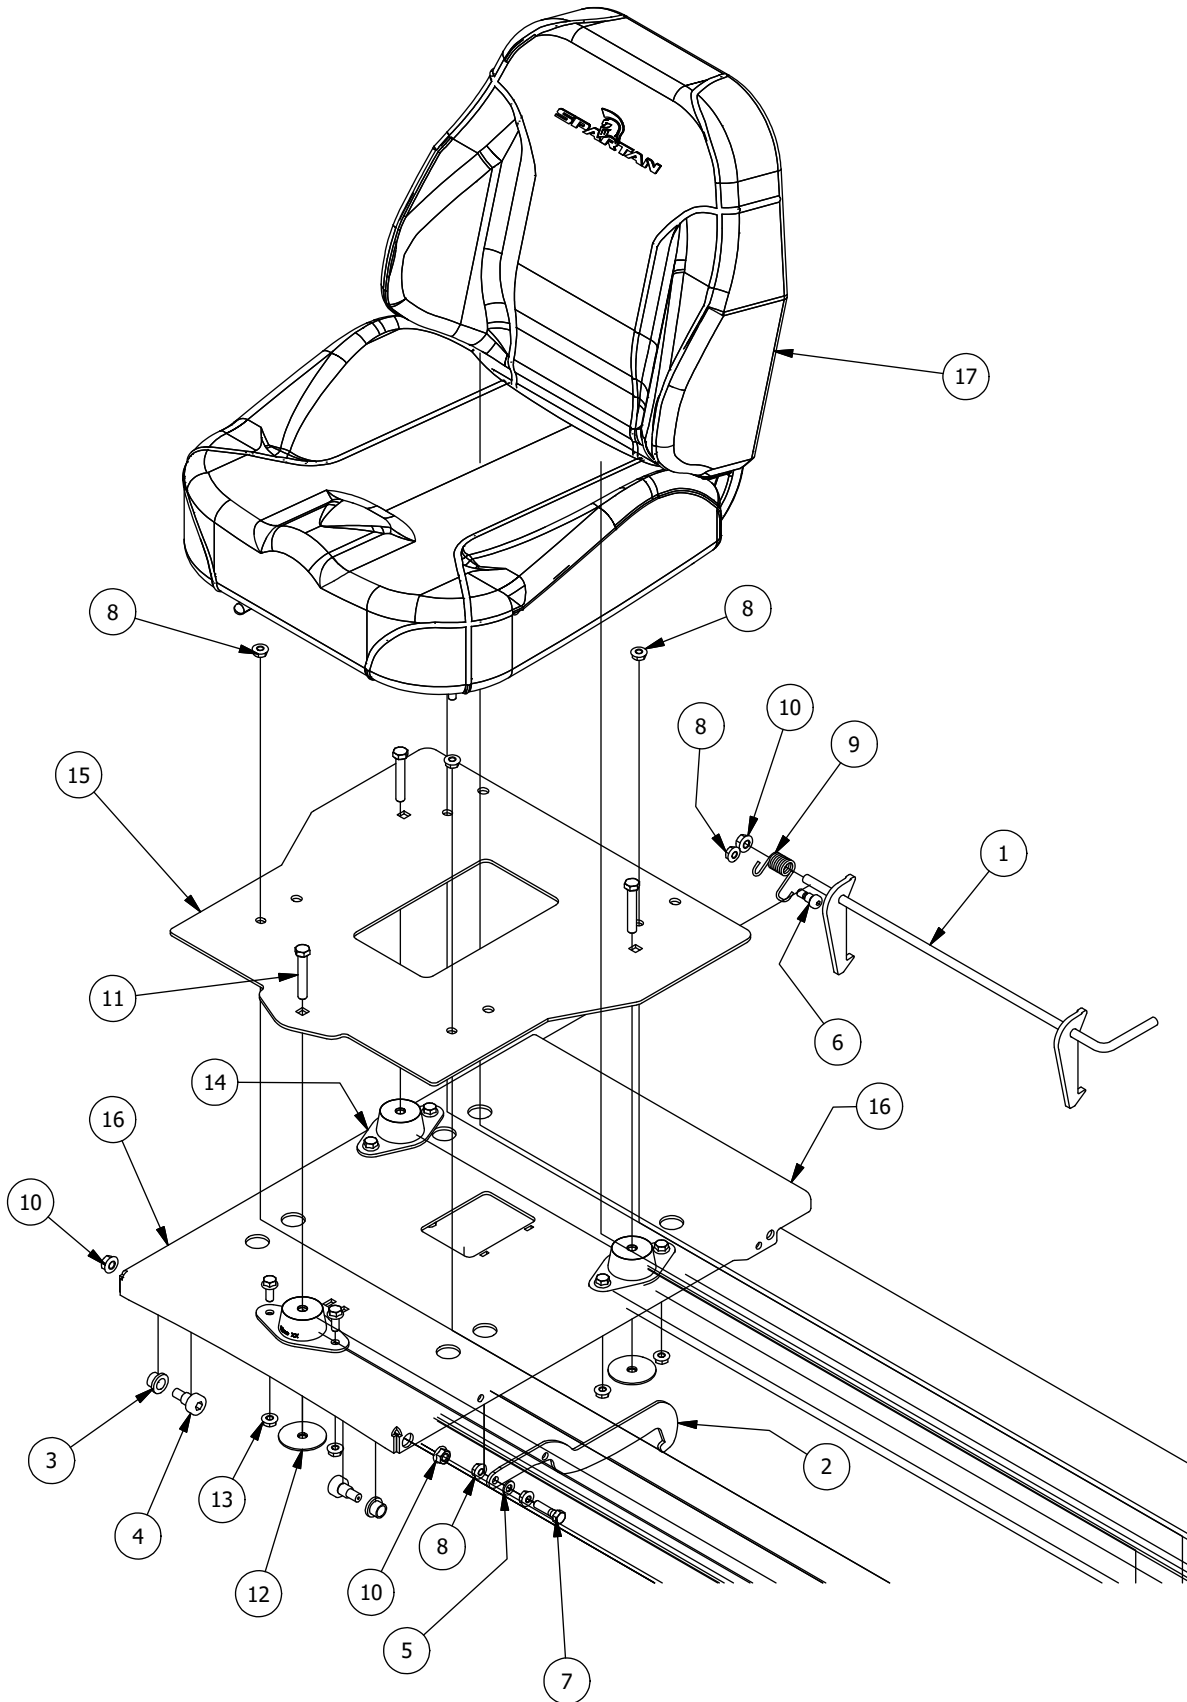

DETAIL A

Parts List			
ITEM	QTY	PART NUMBER	DESCRIPTION
1	1	490-0011-00	Mower Seat Latch Release Assembly
2	1	439-0065-00	Mower Seat Latch Hook
3	2	410-0010-00	1/2" ID X 5/8" OD X 1/2" LENGTH FLANGE BUSHING
4	2	418-0038-00	1/2 X 1/2 SOCKET SHOULDER BOLT ZC YELLOW
5	1	419-0016-00	5/16" ID X 5/8" OD X 1/16" THK BRONZE WASHER
6	1	418-0037-00	3/8 X 3/8 SOCKET SHOULDER BOLT ZC YELLOW
7	1	418-0036-00	5/16-18 X 1-1/4 HEX TAP BOLT ZINC GR8
8	7	413-0019-00	5/16-18 NYLON INSERT FLANGE L/NUT ZINC
9	1	434-0004-00	Seat Latch Spring
10	6	413-0029-00	3/8-16 NYLON INSERT FLANGE L/NUT ZC YELLOW
11	3	418-0107-00	3/8-16 X 2-1/4 HEX FLANGE BOLT GR 8 ZC YELLOW
12	3	419-0022-00	3/8 X 2" OD FENDER WASHER ZC YELLOW
13	6	413-0022-00	5/16-18 HEX FLANGE NUT W/SERR ZINC YELLOW
14	2	487-0007-00	Floating Seat Damper-Stiffer
15	1	426-0231-00	2019 Upgrade Seat Plate
16	1	426-0232-00	2019 Upgrade Seat Base Plate
17	1	471-0015-00	2019 Full Suspension seat