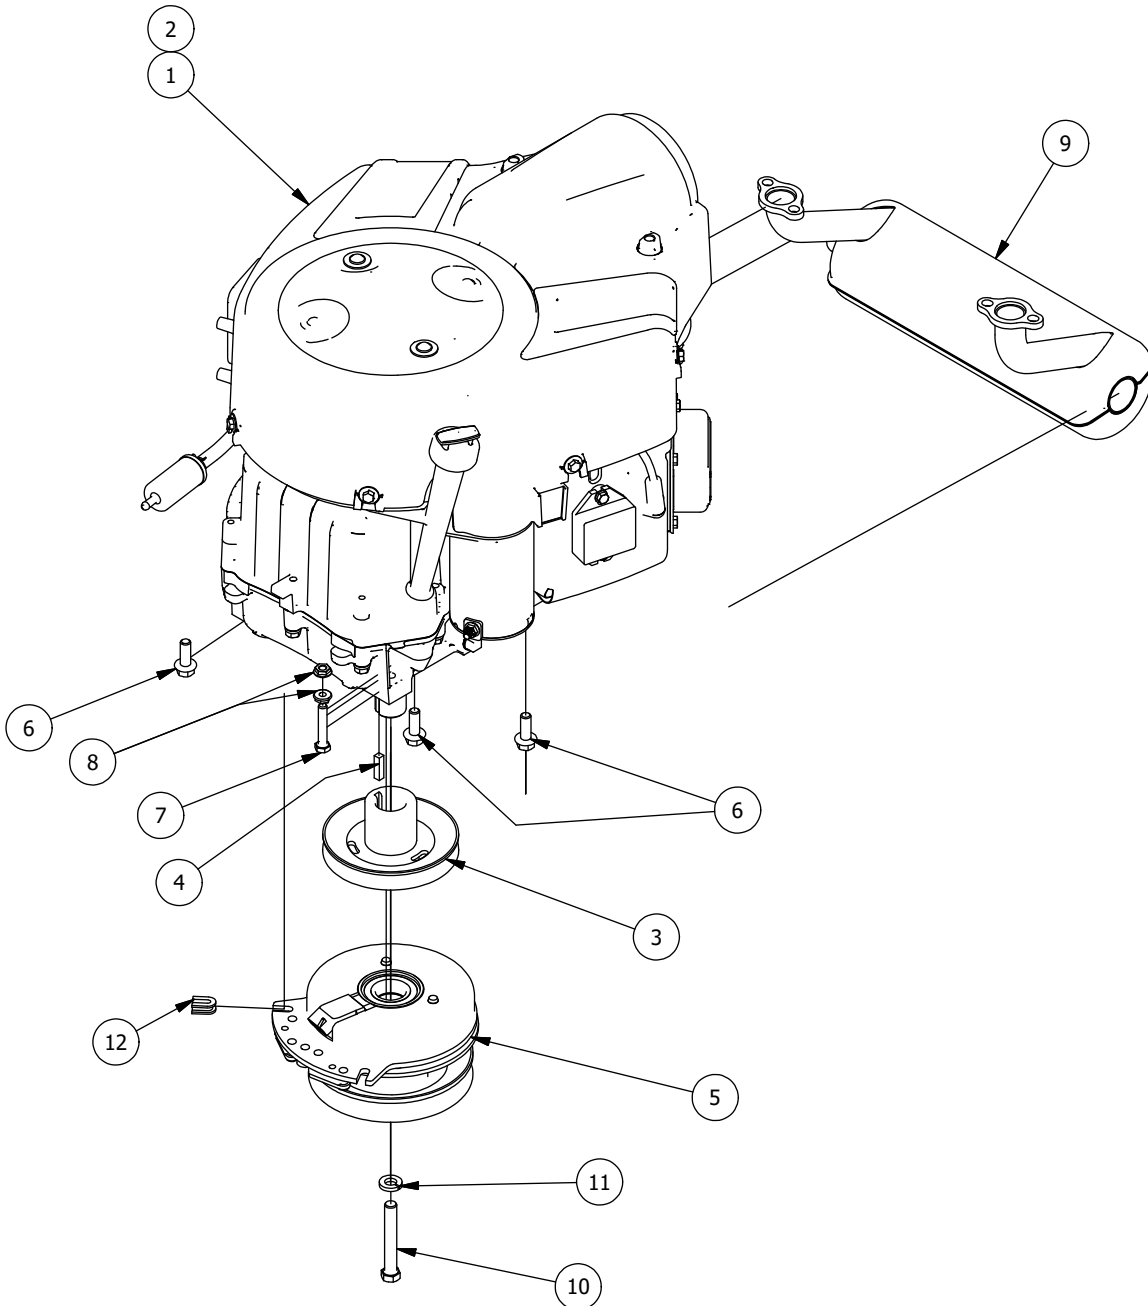

491-0001-00
Warning Label Cluster

ITEM	QTY	PART NUMBER	DESCRIPTION
1	1	415-0007-00	B&S 810CC, 27 HP Commercial Series Engine
2	1	415-0006-00	B&S 724CC, 25 HP Commercial Engine
3	1	433-0001-00	Drive Pulley, A Belt
4	1	442-0001-00	1/4 X 1 SQUARE KEY STOCK
5	1	470-0002-00	PTO Clutch
6	3	418-0023-00	3/8-16 X 1-1/8 IND HWH W/SERR TRI LOB ZY
7	1	418-0024-00	5/16-18 X 1-3/4 HEX C/S GR 5 ZINC
8	2	413-0006-00	5/16-18 HEX FLANGE NUT W/SERR ZINC
9	1	415-0052-00	B&S 27 HP&25HP Exhaust
10	1	418-0022-00	7/16-20 X 3 HEX C/S GR 8 ZC YELLOW
11	1	419-0005-00	7/16 SPLIT LOCKWASHER GR 8 ZC YELLOW
12	1	437-0025-00	Mower Rotation Stop Brkt Sleeve