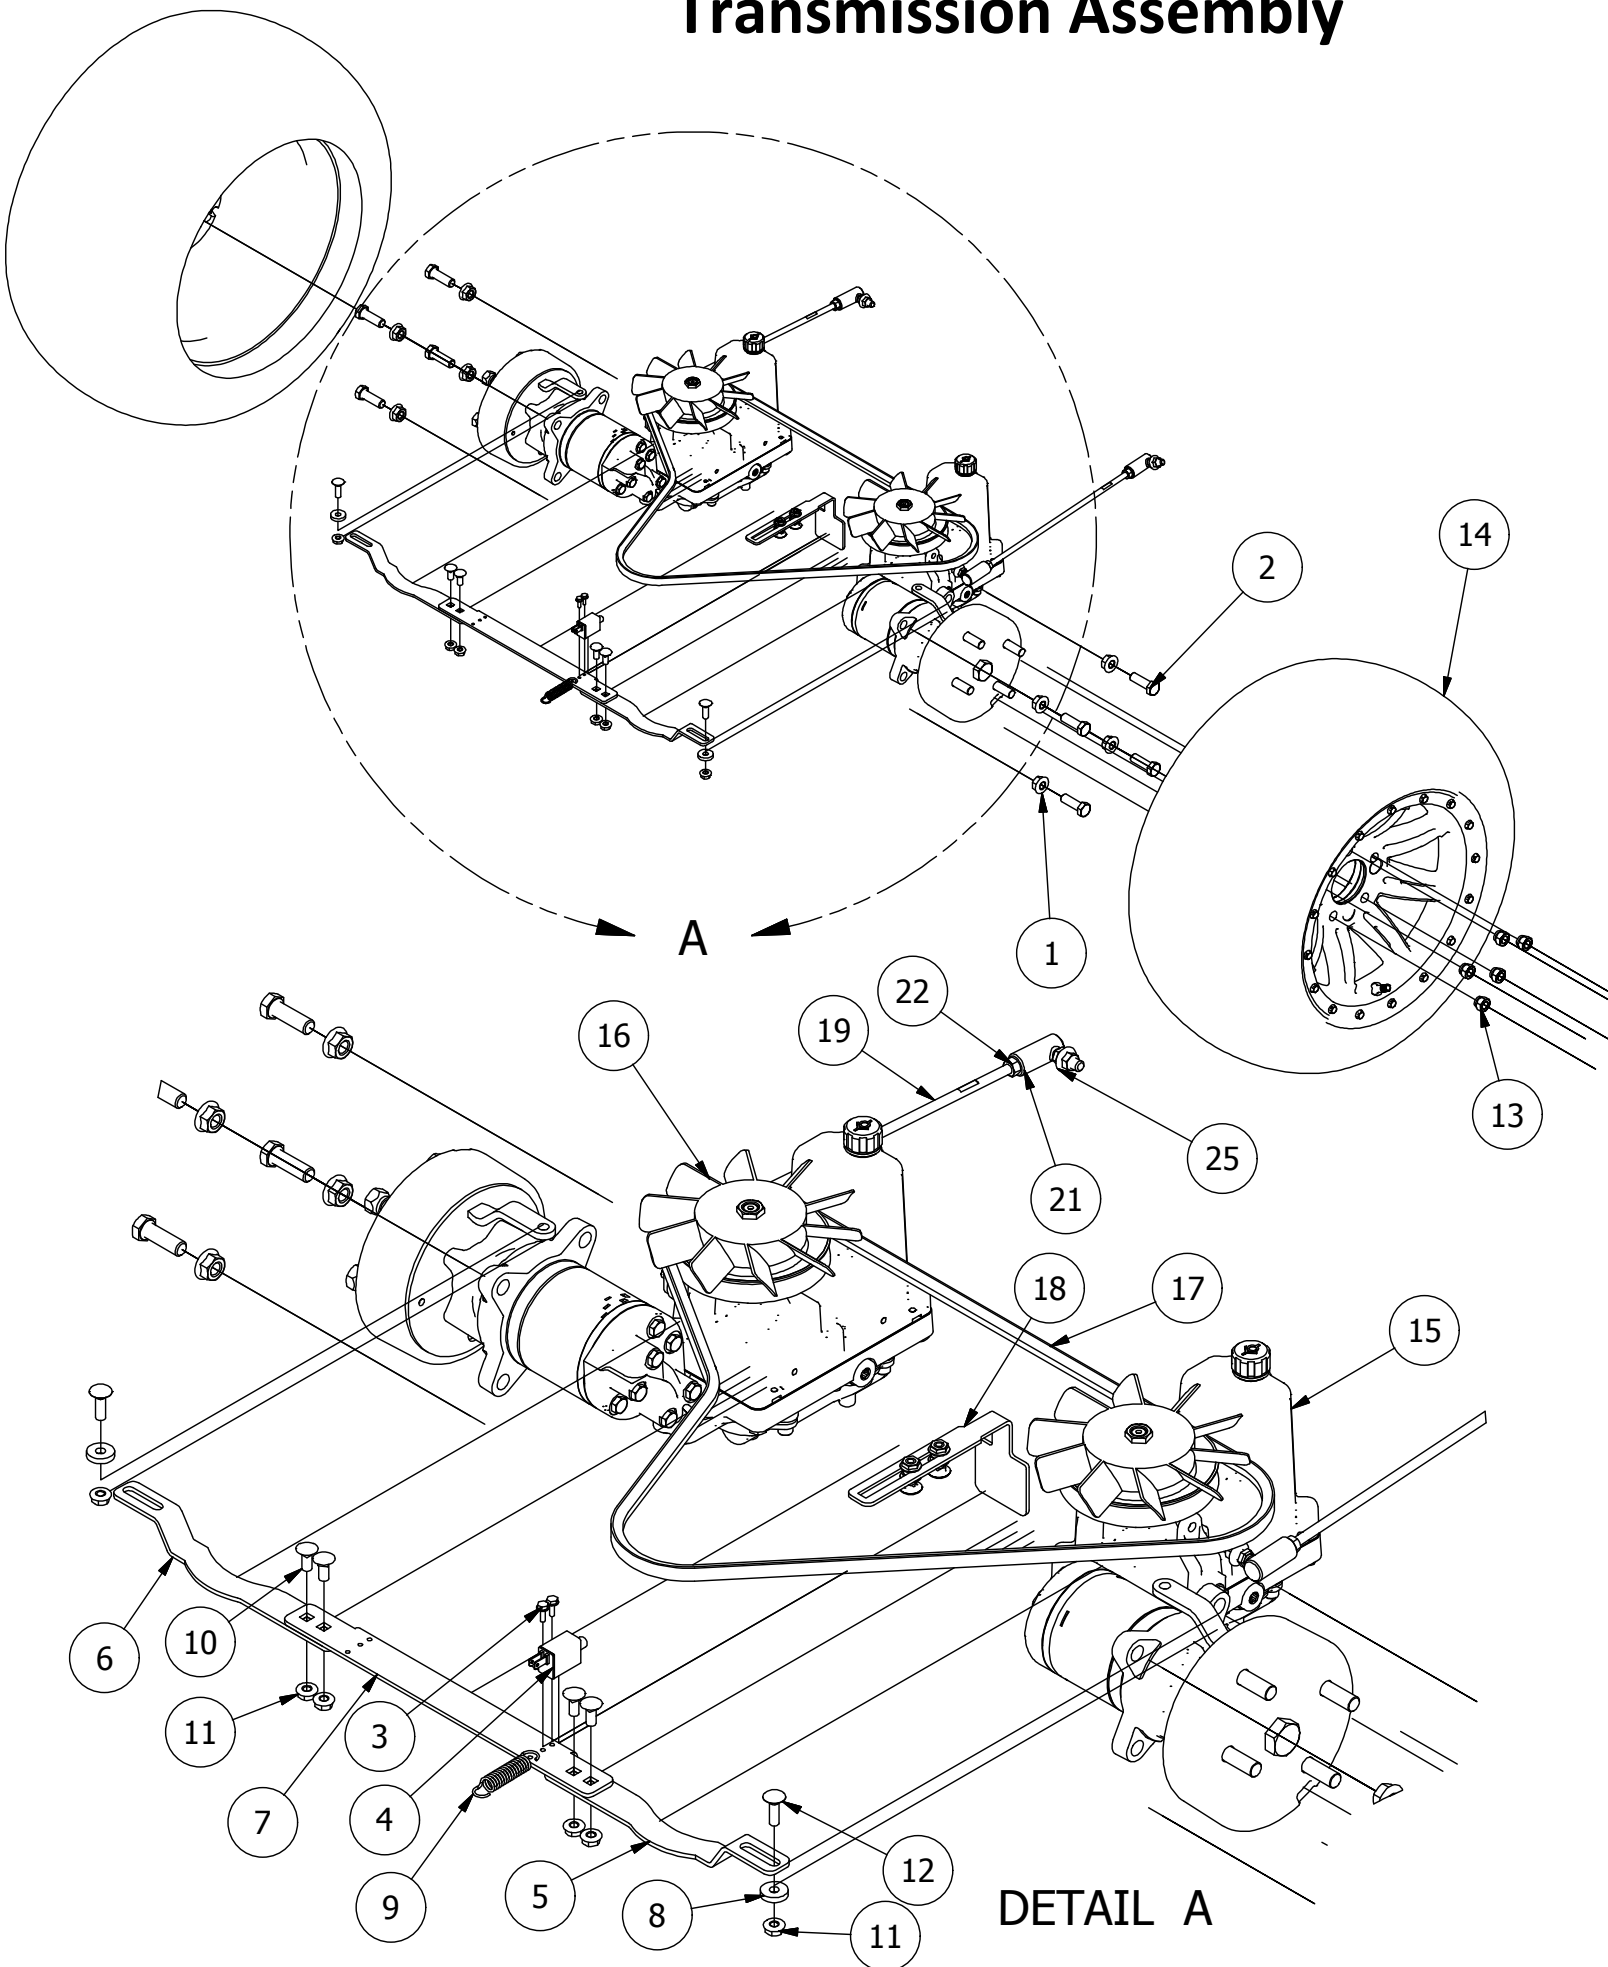

DETAIL B

Detail B Parts List

ITEM	QTY	PART NUMBER	DESCRIPTION
1	1	490-0018-00	Mower Pump Idler Pulley Arm Assembly
2	2	410-0007-00	3/4" ID X 15/16" OD X 1-1/8" LENGTH FLANGE BUSHING
3	1	413-0002-00	1/2-13 NYLON INSERT FLANGE LOCKNUT ZC YELLOW
4	1	425-0006-00	Mower Inner Idler Spacer
5	1	418-0012-00	1/2-13 X 2-1/4 HEX C/S GR 5 ZINC
6	3	413-0010-00	1/2-13 HEX FLANGE NUT W/SERR ZINC
7	1	430-0001-00	Mower Pump Spring Tensioner
8	1	439-0132-00	RT/SRT Clutch Anti-rotation Brkt
9	1	434-0007-00	2019 Mower Deck Spring
10	4	418-0010-00	5/16-18 X 1 CARRIAGE BOLT ZC/YEL
11	6	413-0006-00	5/16-18 HEX FLANGE NUT W/SERR ZINC
12	1	418-0013-00	7/16-14 X 2-1/2 HEX C/S GR 5 ZINC
13	1	418-0009-00	1/2-13 X 5-1/2 HEX FLANGE BOLT GR 8 ZY
14	2	433-0013-00	Mower 5-3/4" Idler Pulley

Transmission Assembly

DETAIL A

Parts List			
ITEM	QTY	PART NUMBER	DESCRIPTION
1	8	413-0010-00	1/2-13 HEX FLANGE NUT W/SERR ZINC
2	8	418-0020-00	1/2-13 X 1-1/2 HEX C/S GR 5 ZINC
3	2	418-0032-00	8-32 X 1/2 IND. HWH SLOT TYPE F TCS ZINC
4	1	486-0030-00	Safety Switch
5	1	439-0606-00	Mower Park Brake Bracket Right
6	1	439-0607-00	Mower Park Brake Bracket Left
7	1	439-0079-00	Mower Park Brake Center Bracket
8	2	419-0006-00	.312 ID X .875 OD X .1875 THK F/W NYLON BLK
9	1	434-0003-00	Brake Pedal Release Spring
10	4	418-0008-00	5/16-18 X 3/4 CARRIAGE BOLT ZINC
11	6	413-0019-00	5/16-18 NYLON INSERT FLANGE L/NUT ZINC
12	4	418-0010-00	5/16-18 X 1 CARRIAGE BOLT ZINC
13	10	413-0015-00	1/2-20 WHEEL NUT 60 DEGREE GR 5 ZINC
14	2	422-0021-00	Mower Rear Tire/Wheel Assembly
15	1	450-0010-00	HTE10 Parker Hydrostatic Transmission Right
16	1	450-0009-00	HTE10 Parker Hydrostatic Transmission Left
17	1	461-0004-00	Mower A Pump Belt, A x 68.25" Effective Length
18	1	439-0066-00	Mower Standard Transmission Brake Interlock Bracket
19	2	435-0002-00	Transmission Drive Arm Rod Standard Transmission
20	2	410-0001-00	Control Arm Rod End, Right
21	2	410-0002-00	Control Arm Rod End, Left
22	2	413-0003-00	5/16 Hex Nut Left hand thread