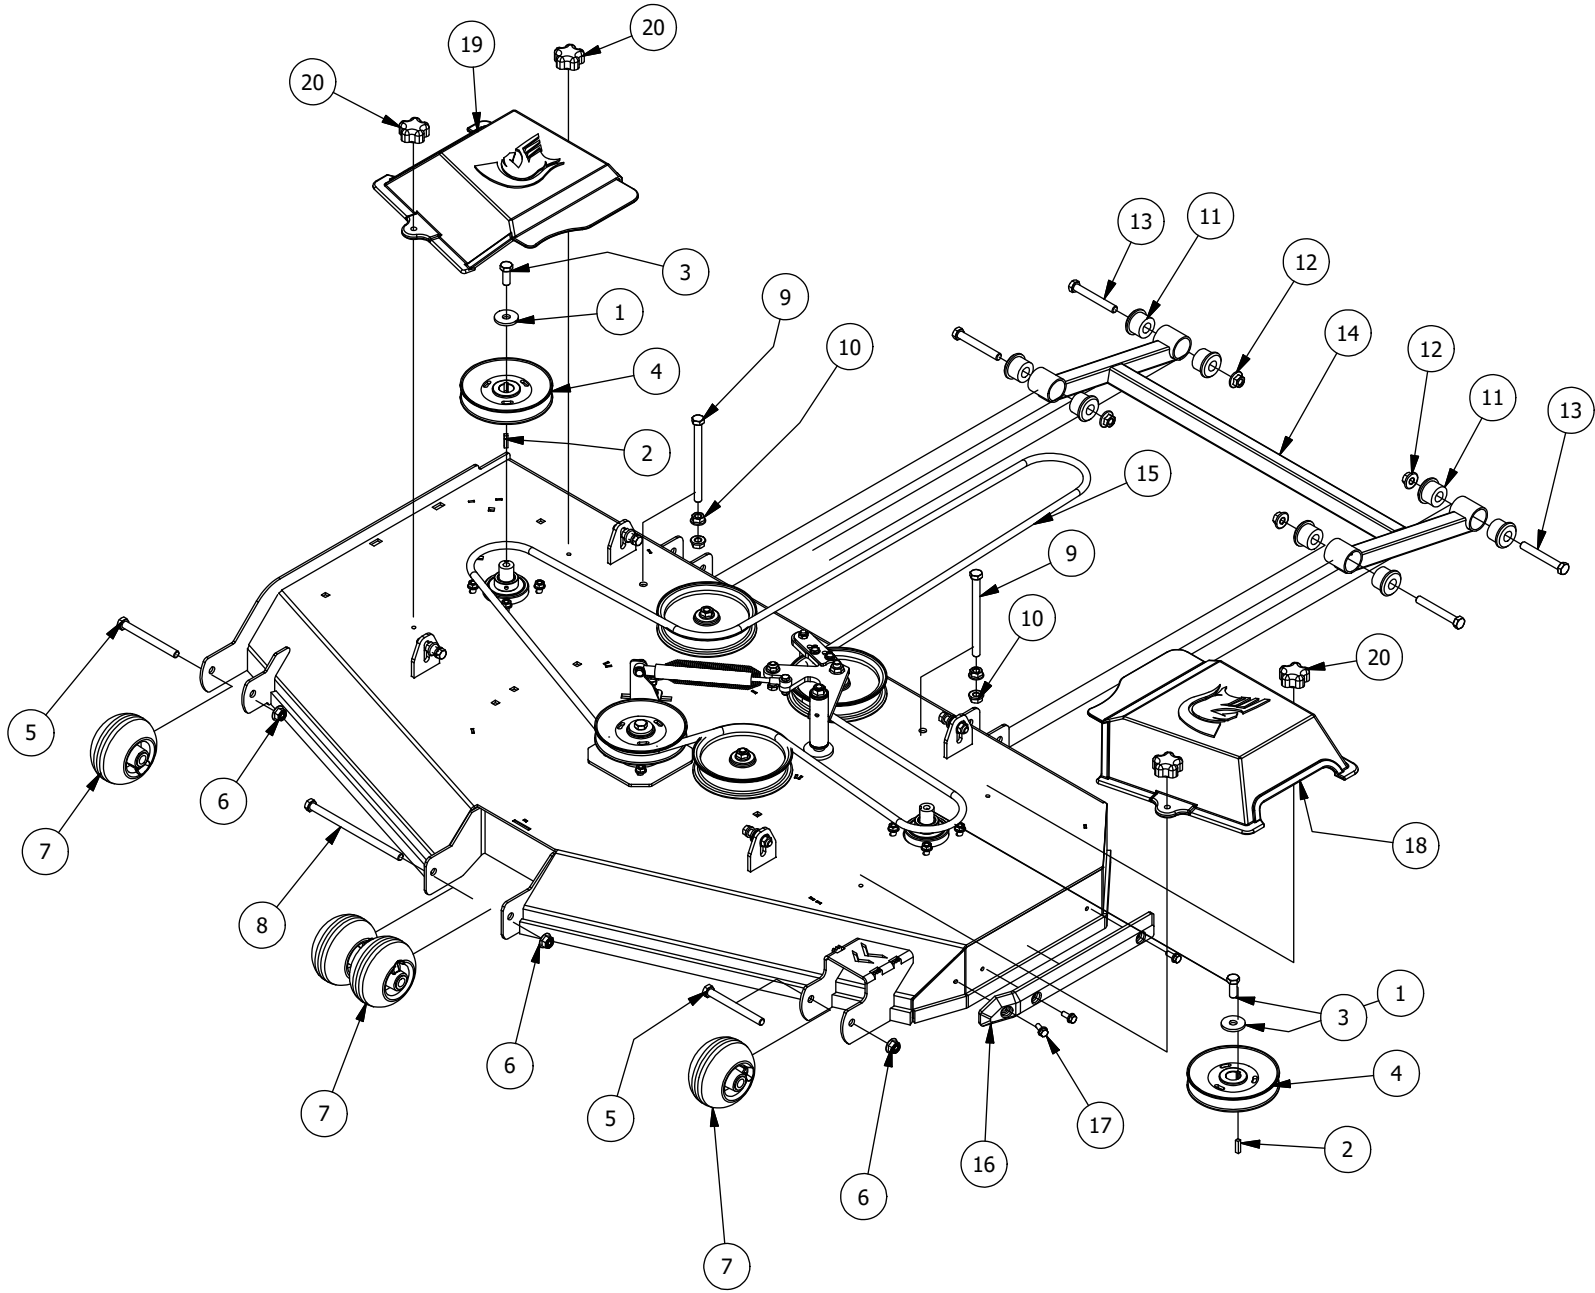

61" Deck Assembly 1

RZ 61 Deck Assembly 1

ITEM	QTY	PART NUMBER	DESCRIPTION
1	3	419-0003-00	1/2 FENDER WASHER 1-1/4" OD ZINC
2	3	442-0001-00	1/4 X 1 SQUARE KEY STOCK
3	3	418-0006-00	1/2-20 X 1-1/4 HEX C/S GR 5 ZINC
4	3	433-0003-00	Deck Pulley 61"
5	2	418-0016-00	1/2-13 X 5 HEX C/S GR 2 ZINC YELLOW
6	4	413-0002-00	1/2-13 NYLON INSERT FLANGE LOCKNUT ZC YELLOW
7	4	422-0001-00	Anti-Scalp Wheel
8	1	418-0015-00	1/2-13 X 8-1/2 HEX C/S GR 2 ZINC YELLOW
9	2	418-0044-00	1/2-13 X 6-1/2 HEX C/S GR 8 ZINC YELLOW
10	4	413-0005-00	1/2-13 HEX FLANGE NUT W/SERR ZINC YELLOW
11	8	732-2000-00	Large MTV A-Arm Bushing
12	4	413-0017-00	1/2-13 NYLON INSERT FLANGE LOCKNUT ZINC W/SERRATIONS
13	4	418-0021-00	1/2-13 X 3-3/4 HEX C/S GR 5 ZINC
14	1	490-0041-00	RZ Mower Deck Stabilizer Assembly
15	1	461-0002-00	61" Mower Deck Belt, HB x 167.9" Effective Length
16	1	429-0001-00	Mower Nylon Deck Guard
17	3	418-0049-00	5/16-18 X 3/4 IND HWH TRI LOB ZINC
18	1	414-0021-00	Left Pulley Cover 61" RZ/RT/SRT, 72" RT/SRT
19	1	414-0020-00	Right Pulley Cover 61" RZ/RT/SRT, 72" RT/SRT
20	4	445-0003-00	Lobed Knob w/ 5/16"-18 insert