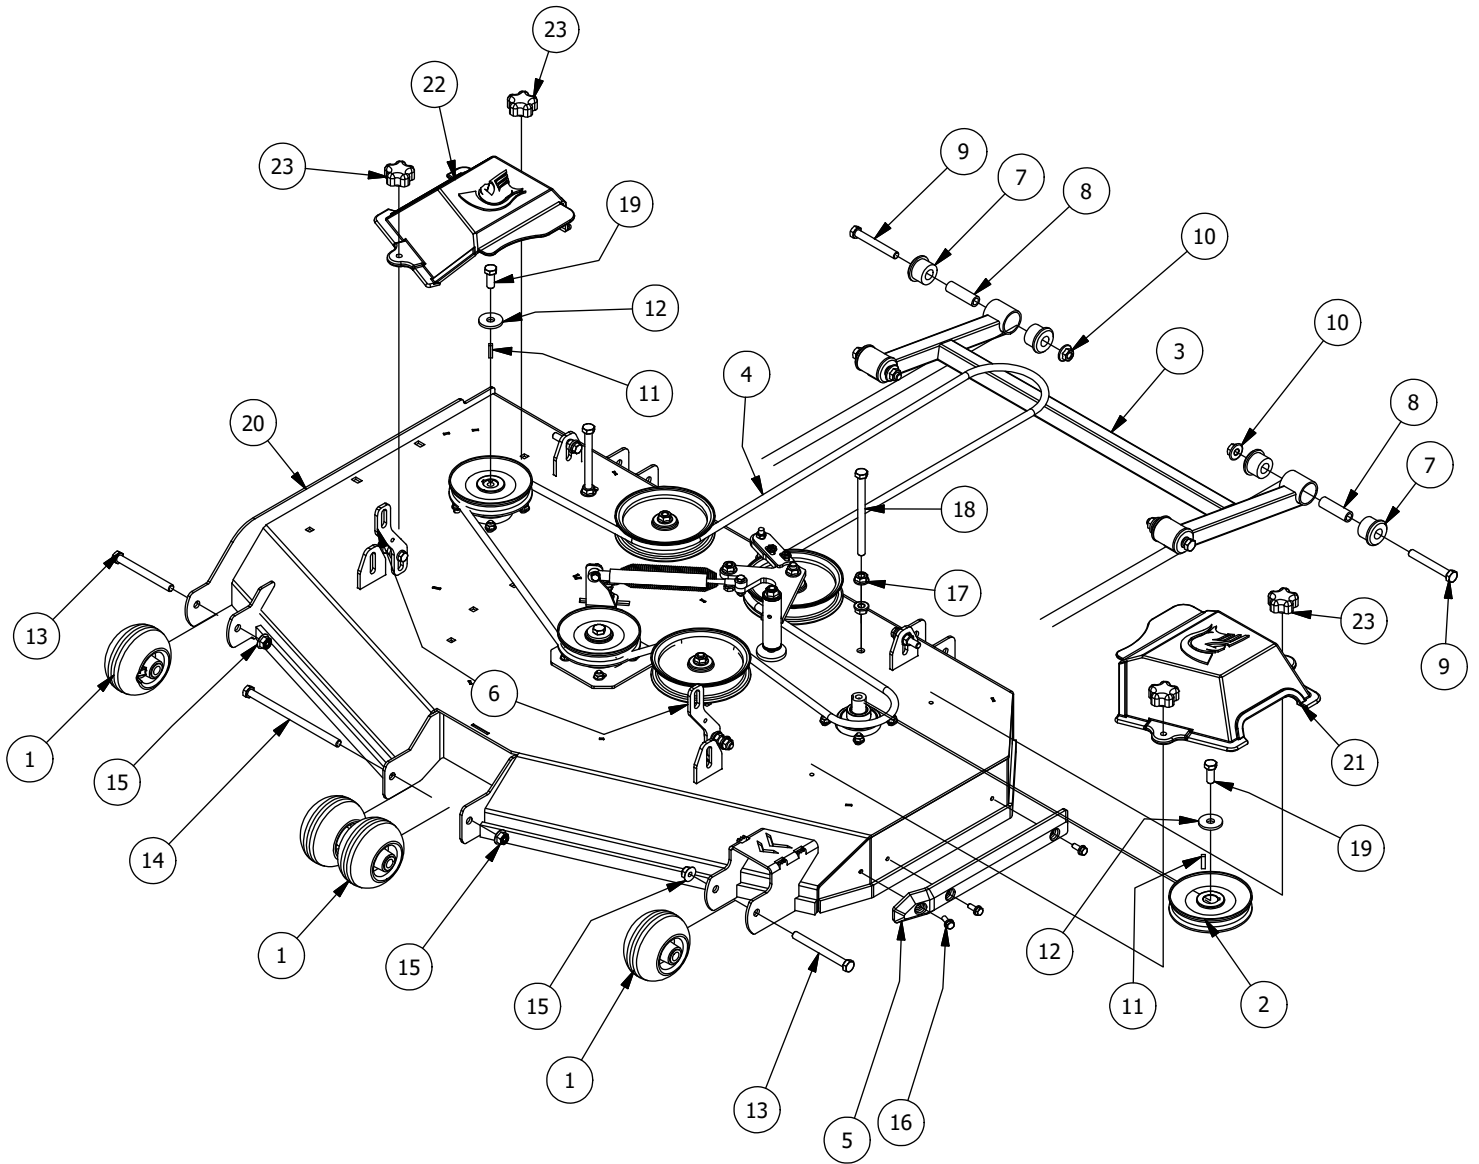

54" Deck Assembly 1

54" Deck Assembly-1			
ITEM	QTY	PART NUMBER	DESCRIPTION
1	4	422-0001-00	Anti-Scalp Wheel
2	3	433-0004-00	Deck Pulley 54"
3	1	490-0041-00	RZ Mower Deck Stabilizer Assembly
4	1	461-0001-00	54" Mower Deck Belt, HB x 153.5" Effective Length
5	1	429-0001-00	Mower Nylon Deck Guard
6	2	435-0016-00	RZ Mower 54" Front Height Arm Connecting Link
7	8	732-2000-00	Large MTV A-Arm Bushing
8	4	732-2001-00	Large MTV A-Arm Bushing Sleeve
9	4	418-0021-00	1/2-13 X 3-3/4 HEX C/S GR 5 ZINC
10	4	413-0017-00	1/2-13 NYLON INSERT FLANGE LOCKNUT ZINC W/SERRATIONS
11	3	442-0001-00	1/4 X 1 SQUARE KEY STOCK
12	3	419-0003-00	1/2 FENDER WASHER 1-1/4" OD ZINC
13	2	418-0016-00	1/2-13 X 5 HEX C/S GR 2 ZINC YELLOW
14	1	418-0015-00	1/2-13 X 8-1/2 HEX C/S GR 2 ZINC YELLOW
15	4	413-0002-00	1/2-13 NYLON INSERT FLANGE LOCKNUT ZC YELLOW
16	3	418-0049-00	5/16-18 X 3/4 IND HWH TRI LOB ZINC
17	8	413-0005-00	1/2-13 HEX FLANGE NUT W/SERR ZINC YELLOW
18	2	418-0044-00	1/2-13 X 6-1/2 HEX C/S GR 8 ZINC YELLOW
19	3	418-0006-00	1/2-20 X 1-1/4 HEX C/S GR 5 ZINC
20	1	490-0064-00	2020 54" RZ Deck Assembly
21	1	414-0018-00	48" & 54" Deck Left Pulley Cover
22	1	414-0019-00	48" & 54" Deck Right Pulley Cover
23	4	445-0003-00	Lobed Knob w/ 5/16"-18 insert