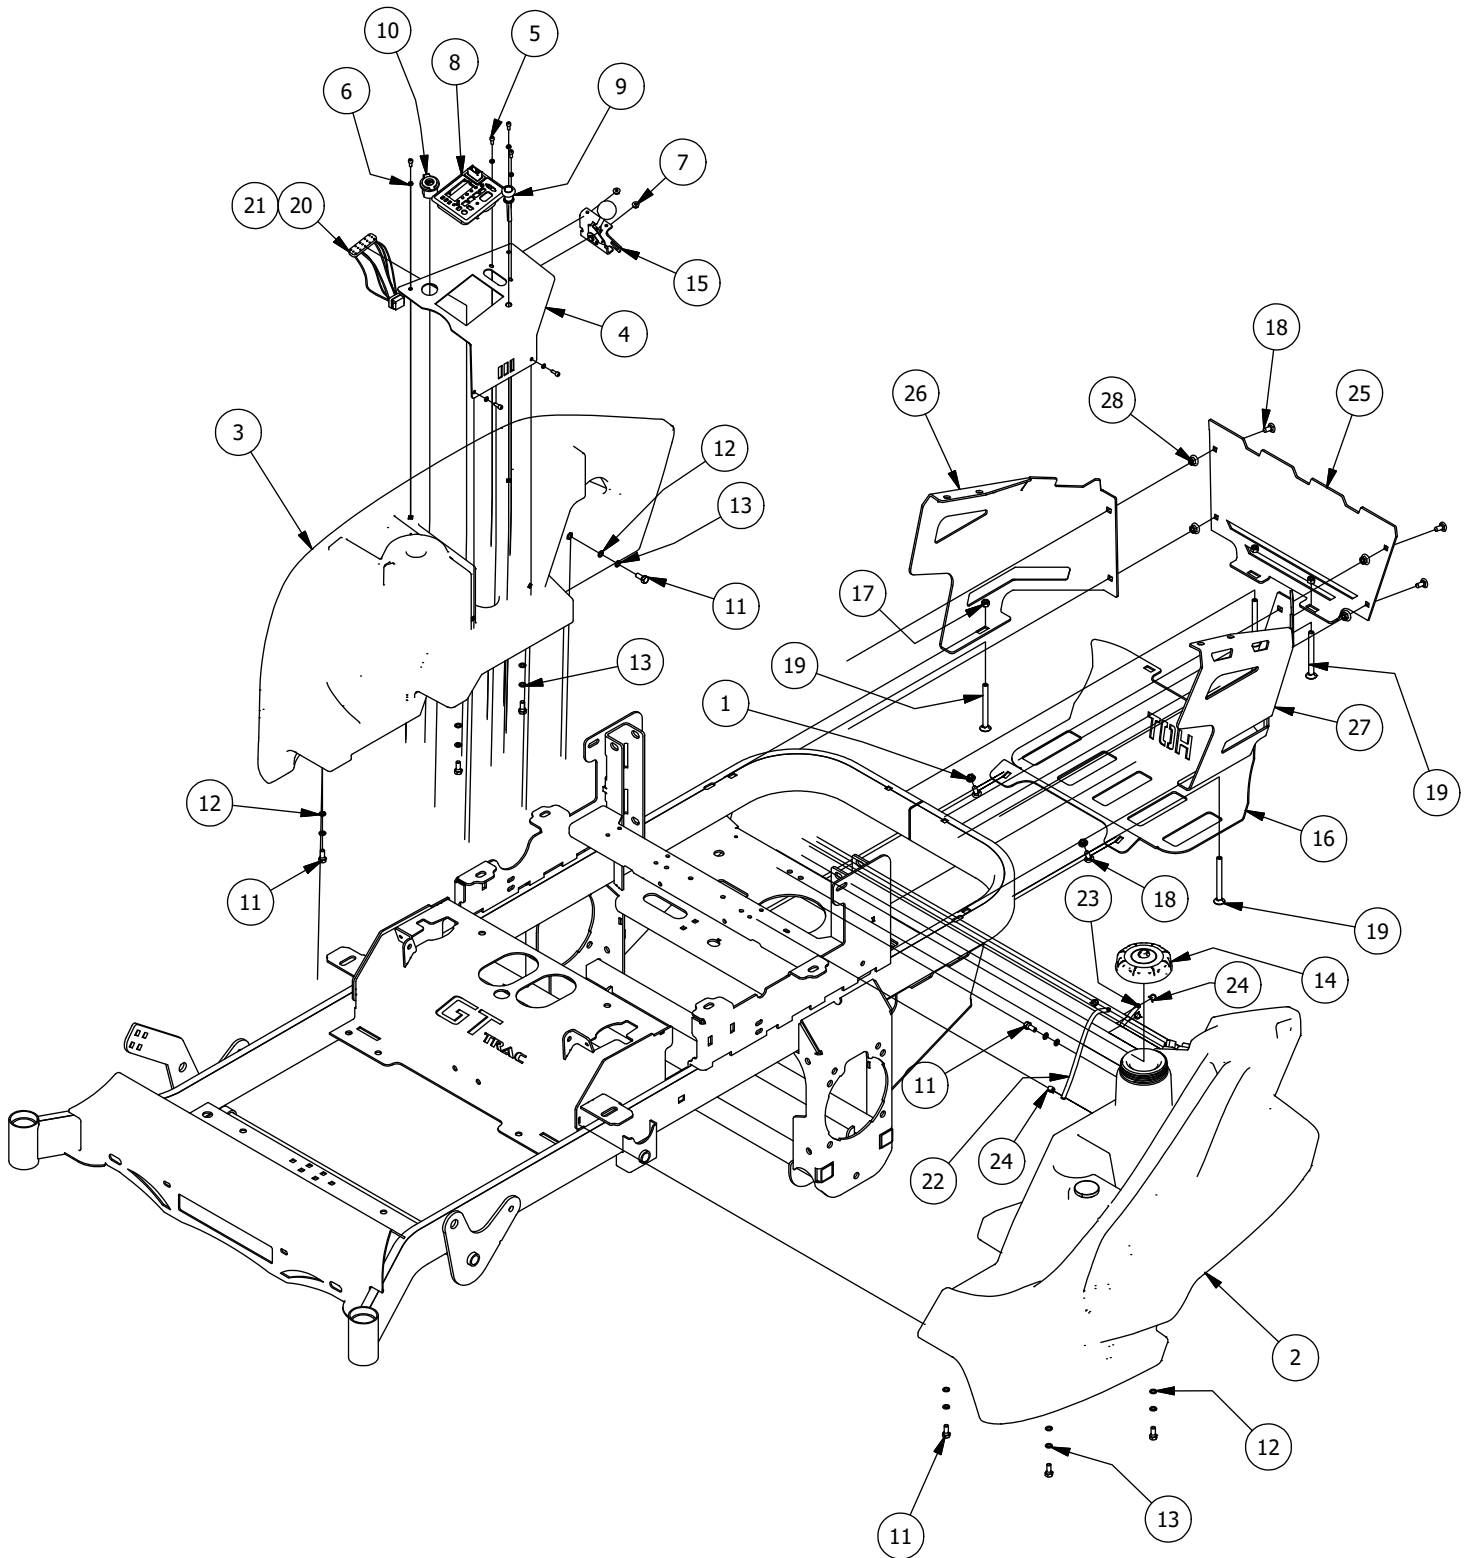

Gas Tank Assembly

Gas Tank Assembly			
ITEM	QTY	PART NUMBER	DESCRIPTION
1	2	413-0006-00	5/16-18 HEX FLANGE NUT W/SERR ZINC
2	1	467-0001-00	Mower Gasoline Fuel Tank Assembly
3	1	467-0002-00	Mower Console
4	1	439-0022-00	Mower Control Panel Bracket
5	6	418-0055-00	10-24 X 1/2 SOCKET C/S 18-8 SS
6	6	419-0011-00	#10 SPLIT LOCKWASHER 18-8 SS
7	2	413-0008-00	10-24 NYLON INSERT LOCKNUT 18-8 SS
8	1	486-0004-00	Mower Control Console, Carbureted Engine
9	1	464-0002-00	Choke Cable
10	1	677-2075-00	12 Volt Auxilliary Plug
11	8	418-0054-00	5/16-18 X 3/4 HEX C/S ZINC
12	8	419-0007-00	5/16 Flat Washer
13	8	419-0009-00	5/16 SPLIT LOCKWASHER ZINC
14	1	467-0008-00	Tank Fill Neck Non-Venting Cap
15	1	464-0001-00	Mower Throttle Cable Assembly w / Handle
16	2	439-0006-00	Mower Muffler Guard
17	4	413-0013-00	3/8-16 NYLON INSERT FLANGE LOCKNUT ZINC
18	6	418-0008-00	5/16-18 X 3/4 CARRIAGE BOLT ZINC
19	4	418-0018-00	3/8-16 X 4 CARRIAGE BOLT ZINC/YEL
20	1	486-0010-00	Mower B&S Vanguard 32hp/36hp Harness
21	1	486-0024-00	Kawasaki 730 EFI / 850 EFI Wiring Harness
22	1	751-1014-00	1/4 Fuel Line - Low Perm
23	1	451-0002-00	vapor vent line tube
24	4	472-0003-00	1/4 Spring Hose Clamp
25	1	439-0690-00	2021 RT/SRT Engine Cowling Center
26	1	439-0691-00	2021 RT/SRT Engine Cowling Left
27	1	439-0692-00	2021 RT/SRT Engine Cowling Right
28	4	413-0066-00	5/16-24 Hex Flange Nut Serr Yello Zinc