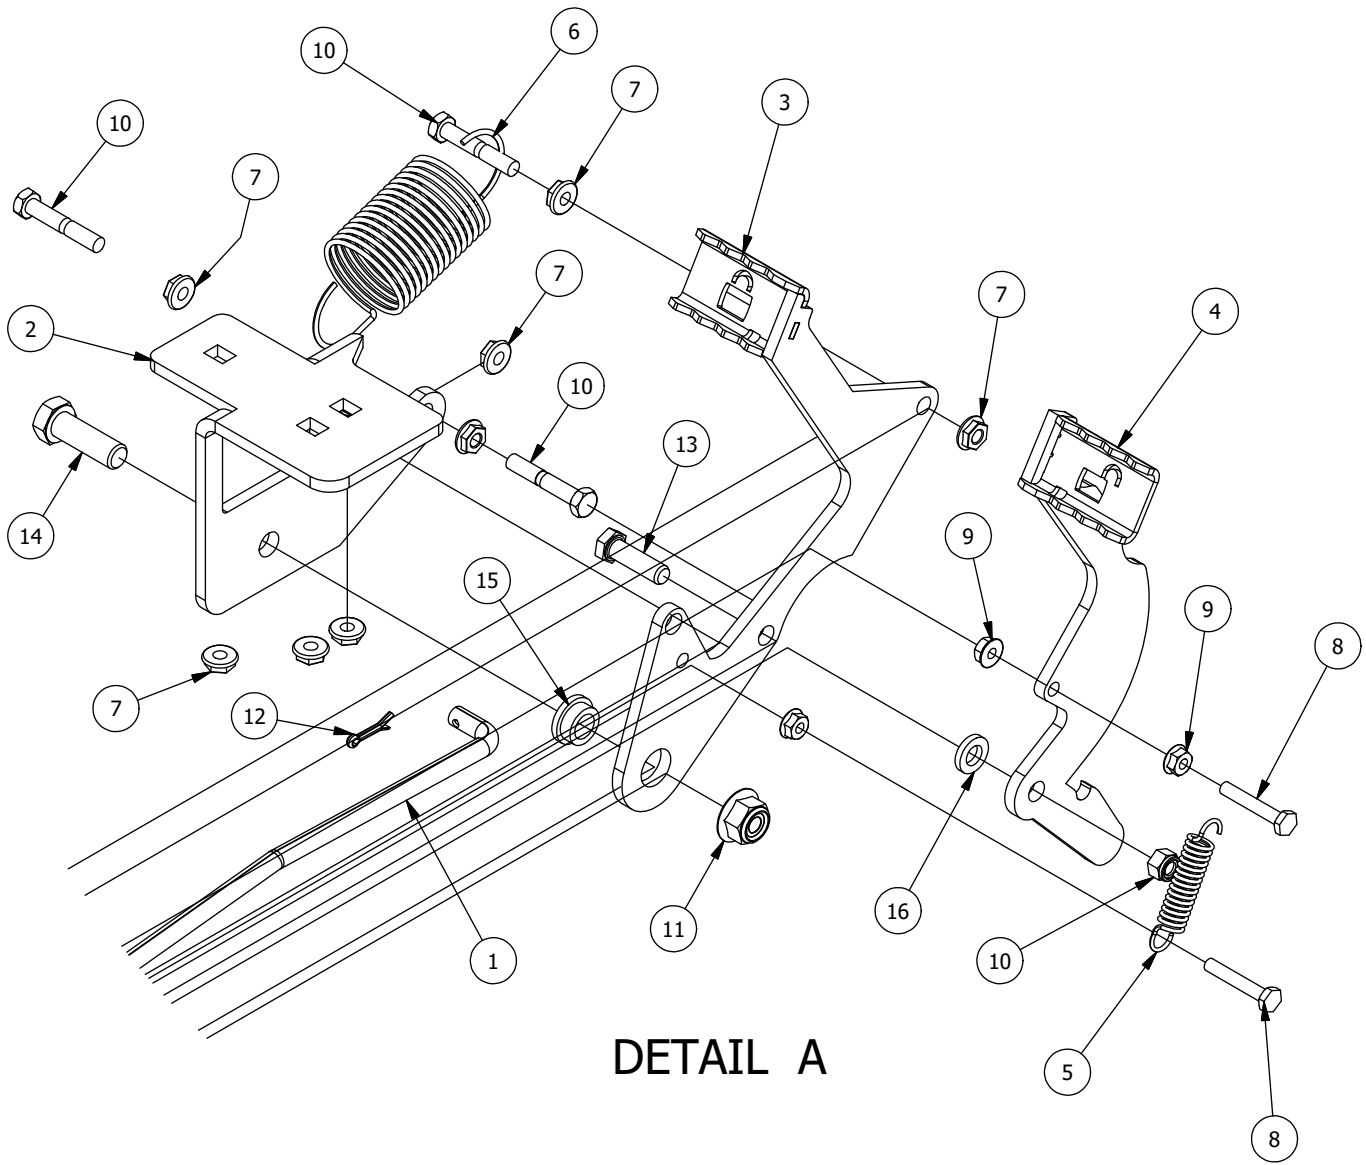

Front Fork Assembly

Parts List			
ITEM	QTY	PART NUMBER	DESCRIPTION
1	1	490-0046-00	RZ Caster Fork Assembly
2	1	419-0002-00	1/2 FENDER WASHER 1-1/4" OD ZINC
3	1	426-0006-00	Mower Caster Shaft Washer
4	1	425-0011-00	Mower Bearing Retainer Spacer
5	1	418-0003-00	1/2-13 X 8-1/2 HEX C/S GR 5 ZINC YELLOW
6	1	413-0002-00	1/2-13 NYLON INSERT FLANGE LOCKNUT ZC YELLOW
7	1	425-0010-00	Mower Caster Fork Wheel Spacer
8	1	418-0006-00	1/2-20 X 1-1/4 HEX C/S GR 5 ZINC
9	2	410-0018-00	RZ Mower Caster Wheel Bearing
10	2	410-0006-00	Mower Caster Shaft Bearing
11	1	422-0027-00	RZ Alternate Front Caster Wheel Assembly

Brake, Floorboard, and Height Indicator Assembly

Parts List

ITEM	QTY	PART NUMBER	DESCRIPTION
1	1	439-0114-00	Mower Floorboard
2	1	481-0005-00	2017 Mower Rubber Foot Rest Mat Except for RZ
3	1	481-0006-00	2017 Mower Logo Floor Mat Except for RZ
4	1	439-0059-00	Mower Deck Height Foot Pedal
5	10	414-0002-00	8MM PUSH TYPE RETAINER NYLON BLACK
6	3	418-0008-00	5/16-18 X 3/4 CARRIAGE BOLT ZINC
7	11	413-0006-00	5/16-18 HEX FLANGE NUT W/SERR ZINC
8	8	413-0002-00	1/2-13 NYLON INSERT FLANGE LOCKNUT ZC YELLOW
9	2	418-0045-00	3/8-16 X 1 Carriage Bolt Zinc Yellow
10	4	413-0004-00	3/8-16 HEX FLANGE NUT W/SERR ZINC
11	4	429-0002-00	Push-In Rubber Bumper, Mower Floor
12	4	410-0008-00	5/8" ID X 3/4" OD X 3/4" LENGTH FLANGE BUSHING