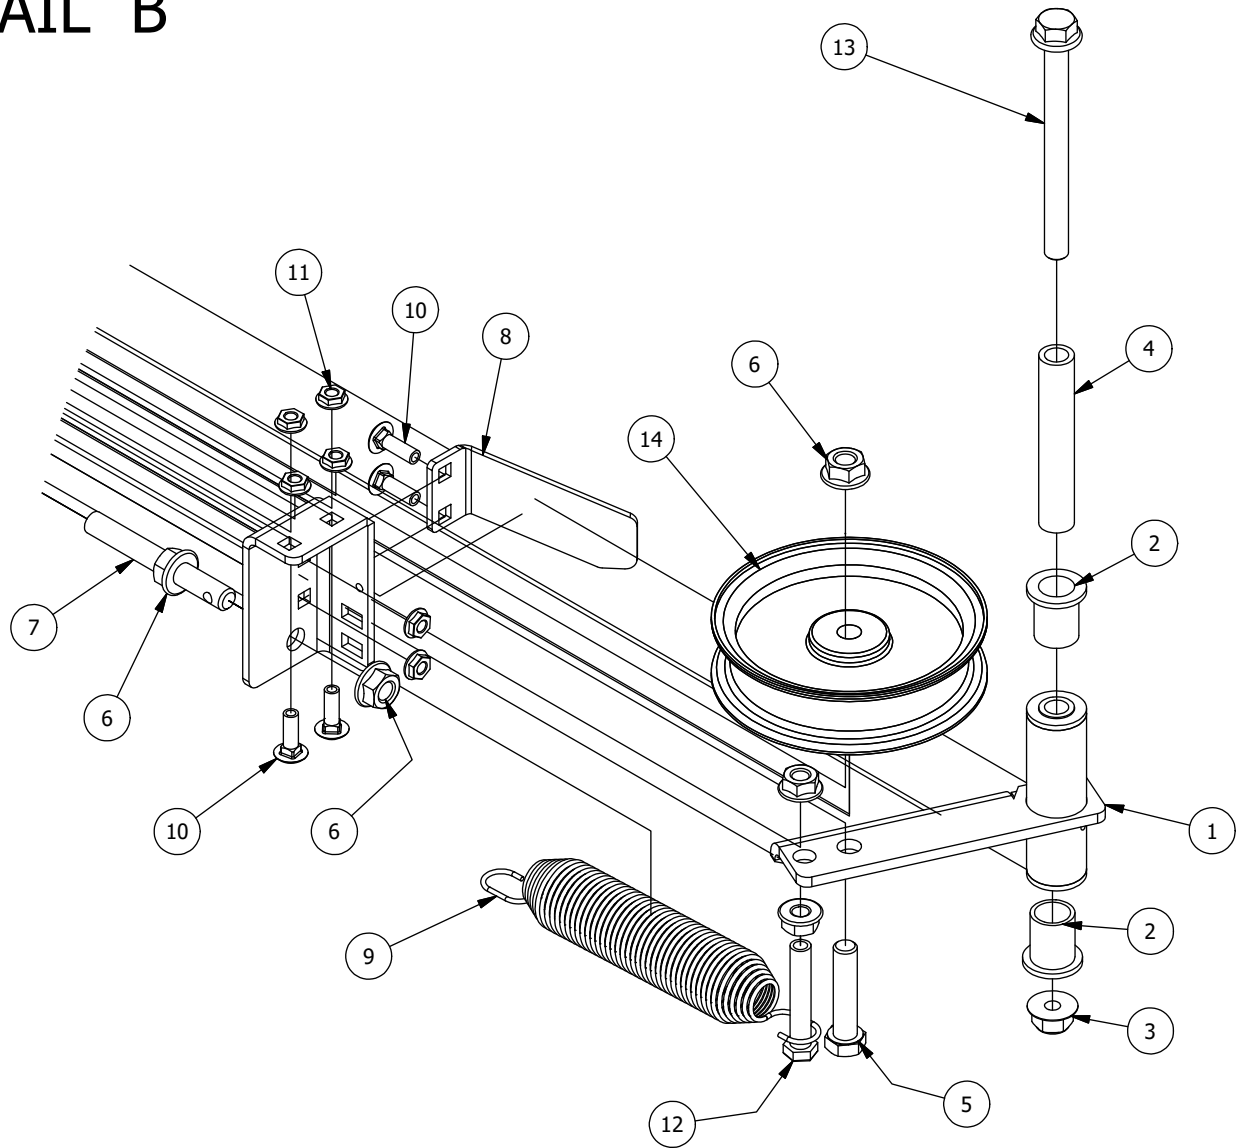

DETAIL B

Detail B Parts List

ITEM	QTY	PART NUMBER	DESCRIPTION
1	1	490-0018-00	Mower Pump Idler Pulley Arm Assembly
2	2	410-0007-00	3/4" ID X 15/16" OD X 1-1/8" LENGTH FLANGE BUSHING
3	1	413-0002-00	1/2-13 NYLON INSERT FLANGE LOCKNUT ZC YELLOW
4	1	425-0006-00	Mower Inner Idler Spacer
5	1	418-0012-00	1/2-13 X 2-1/4 HEX C/S GR 5 ZINC
6	3	413-0010-00	1/2-13 HEX FLANGE NUT W/SERR ZINC
7	1	430-0001-00	Mower Pump Spring Tensioner
8	1	439-0132-00	RT/SRT Clutch Anti-rotation Brkt
9	1	434-0007-00	2019 Mower Deck Spring
10	4	418-0010-00	5/16-18 X 1 CARRIAGE BOLT ZC/YEL
11	6	413-0006-00	5/16-18 HEX FLANGE NUT W/SERR ZINC
12	1	418-0013-00	7/16-14 X 2-1/2 HEX C/S GR 5 ZINC
13	1	418-0009-00	1/2-13 X 5-1/2 HEX FLANGE BOLT GR 8 ZY
14	2	433-0013-00	Mower 5-3/4" Idler Pulley