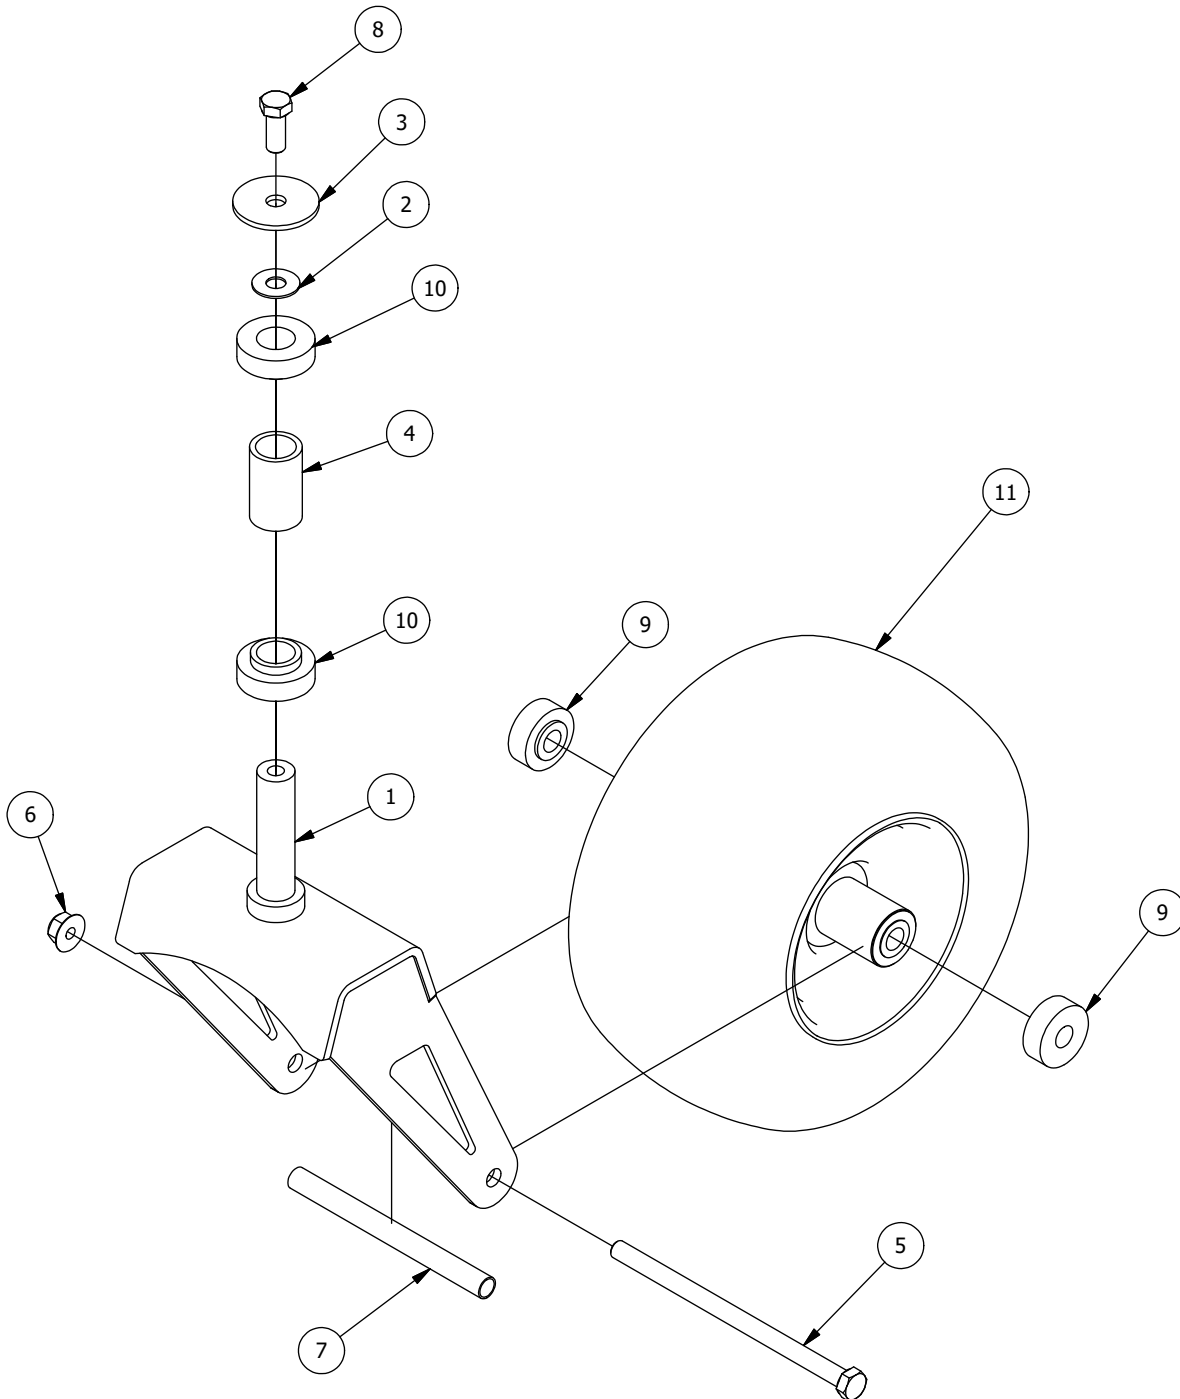

Front Fork Assembly

Parts List			
ITEM	QTY	PART NUMBER	DESCRIPTION
1	1	490-0046-00	RZ Caster Fork Assembly
2	1	419-0002-00	1/2 FENDER WASHER 1-1/4" OD ZINC
3	1	426-0006-00	Mower Caster Shaft Washer
4	1	425-0011-00	Mower Bearing Retainer Spacer
5	1	418-0003-00	1/2-13 X 8-1/2 HEX C/S GR 5 ZINC YELLOW
6	1	413-0002-00	1/2-13 NYLON INSERT FLANGE LOCKNUT ZC YELLOW
7	1	425-0010-00	Mower Caster Fork Wheel Spacer
8	1	418-0006-00	1/2-20 X 1-1/4 HEX C/S GR 5 ZINC
9	2	410-0018-00	RZ Mower Caster Wheel Bearing
10	2	410-0006-00	Mower Caster Shaft Bearing
11	1	422-0027-00	RZ Alternate Front Caster Wheel Assembly

Brake, Floorboard, and Height Indicator Assembly

Parts List

ITEM	QTY	PART NUMBER	DESCRIPTION
1	1	439-0114-00	Mower Floorboard
2	1	481-0005-00	2017 Mower Rubber Foot Rest Mat Except for RZ
3	1	481-0006-00	2017 Mower Logo Floor Mat Except for RZ
4	1	439-0059-00	Mower Deck Height Foot Pedal
5	10	414-0002-00	8MM PUSH TYPE RETAINER NYLON BLACK
6	3	418-0008-00	5/16-18 X 3/4 CARRIAGE BOLT ZINC
7	11	413-0006-00	5/16-18 HEX FLANGE NUT W/SERR ZINC
8	8	413-0002-00	1/2-13 NYLON INSERT FLANGE LOCKNUT ZC YELLOW
9	2	418-0045-00	3/8-16 X 1 Carriage Bolt Zinc Yellow
10	4	413-0004-00	3/8-16 HEX FLANGE NUT W/SERR ZINC
11	4	429-0002-00	Push-In Rubber Bumper, Mower Floor
12	4	410-0008-00	5/8" ID X 3/4" OD X 3/4" LENGTH FLANGE BUSHING