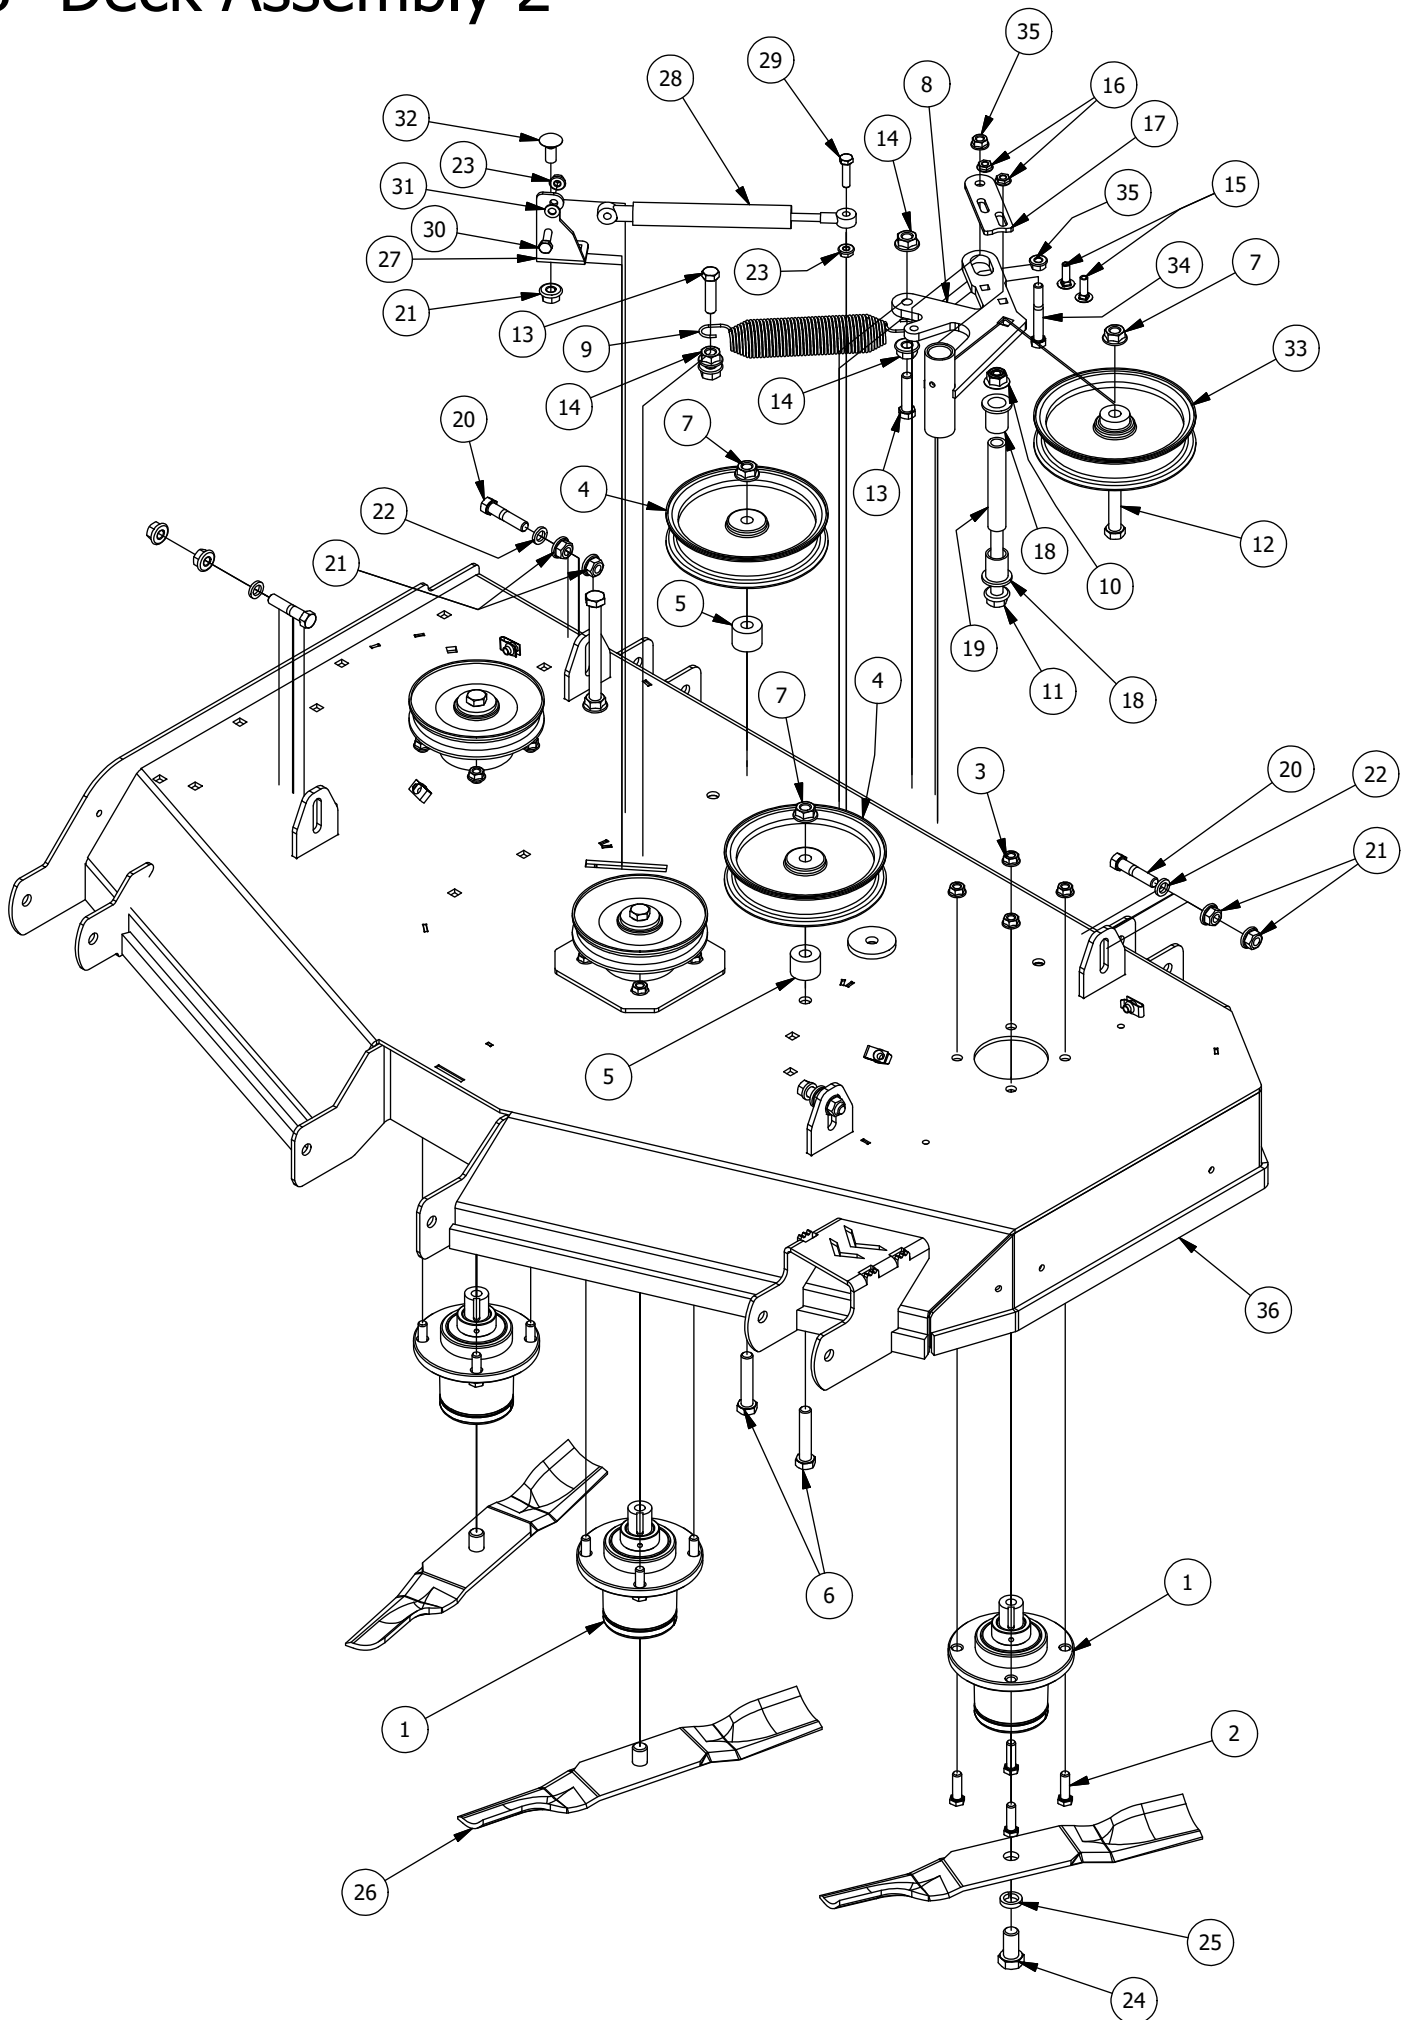

48" Deck Assembly 2

48" Deck Assembly-2			
ITEM	QTY	PART NUMBER	DESCRIPTION
1	3	437-0006-00	RZ Mower Deck Spindle Assy
2	12	418-0005-00	3/8-16 x 1-1/4 Hex Bolt GR5
3	12	413-0004-00	3/8-16 HEX FLANGE NUT W/SERR ZINC
4	2	433-0007-00	Mower 6-3/4" Deck Idler Pulley
5	2	425-0002-00	Mower Deck Idler Spacer
6	2	418-0014-00	1/2-13 X 2-1/2 HEX FLANGE BOLT GR 8 ZC YELLOW
7	3	413-0010-00	1/2-13 HEX FLANGE NUT W/SERR ZINC
8	1	490-0019-00	Mower Deck Idler Pulley Arm Assembly
9	1	434-0007-00	2019 Mower Deck Spring
10	4	413-0002-00	1/2-13 NYLON INSERT FLANGE LOCKNUT ZC YELLOW
11	1	418-0009-00	1/2-13 X 5-1/2 HEX FLANGE BOLT GR 8 ZY
12	1	418-0012-00	1/2-13 X 2-1/4 HEX C/S GR 5 ZINC
13	2	418-0011-00	7/16-14 X 1-3/4 HEX C/S GR 2 ZINC (NOT A/T)
14	8	413-0005-00	1/2-13 HEX FLANGE NUT W/SERR ZINC YELLOW
15	2	418-0010-00	5/16-18 X 1 CARRIAGE BOLT ZC/YEL
16	2	413-0006-00	5/16-18 HEX FLANGE NUT W/SERR ZINC
17	1	439-0257-00	Deck Idler Pulley Belt Retainer Brkt
18	2	410-0007-00	3/4" ID X 15/16" OD X 1-1/8" LENGTH FLANGE BUSHING
19	1	425-0006-00	Mower Inner Idler Spacer
20	4	418-0046-00	7/16-14 X 2 HEX C/S GR 5 ZINC YELLOW
21	9	413-0011-00	7/16-14 HEX FLANGE NUT W/SERR ZINC YELLOW
22	4	419-0010-00	.443 ID X .750 OD X .125 THK NYLON BLACK
23	11	413-0027-00	5/16-18 NYLON INSERT FLANGE LOCKNUT ZC YELLOW
24	3	418-0007-00	5/8-18 X 1-1/4 HEX C/S GR 5 ZINC
25	3	419-0004-00	5/8 SPLIT LOCKWASHER ZINC
26	3	438-0004-00	48" Mower Deck Blade
27	1	439-0335-00	Deck Belt Idler Damper Mounting Bracket
28	1	434-0009-00	Idler Gas Spring
29	1	418-0109-00	5/16- 18 x 1 1/4 Hex C/S (GR.8) ZC/Yel
30	1	418-0108-00	5/16 x1 Hex C/S (GR8) ZC/Yel
31	1	419-0016-00	5/16" ID X 5/8" OD X 1/16" THK BRONZE WASHER
32	1	418-0017-00	7/16-14 X 1 CARRIAGE BOLT ZINC
33	1	433-0014-00	6-3/4" Idler Pulley, 15/16" Spacer Assembly
34	1	618-2078-00	3/8-16 x 2-3/4 Hex C/S GR2 Zinc
35	2	413-0020-00	3/8-16 HEX FLANGE NUT W/SERR ZINC YELLOW
36	1	490-0065-00	2020 48" RZ Deck Assembly