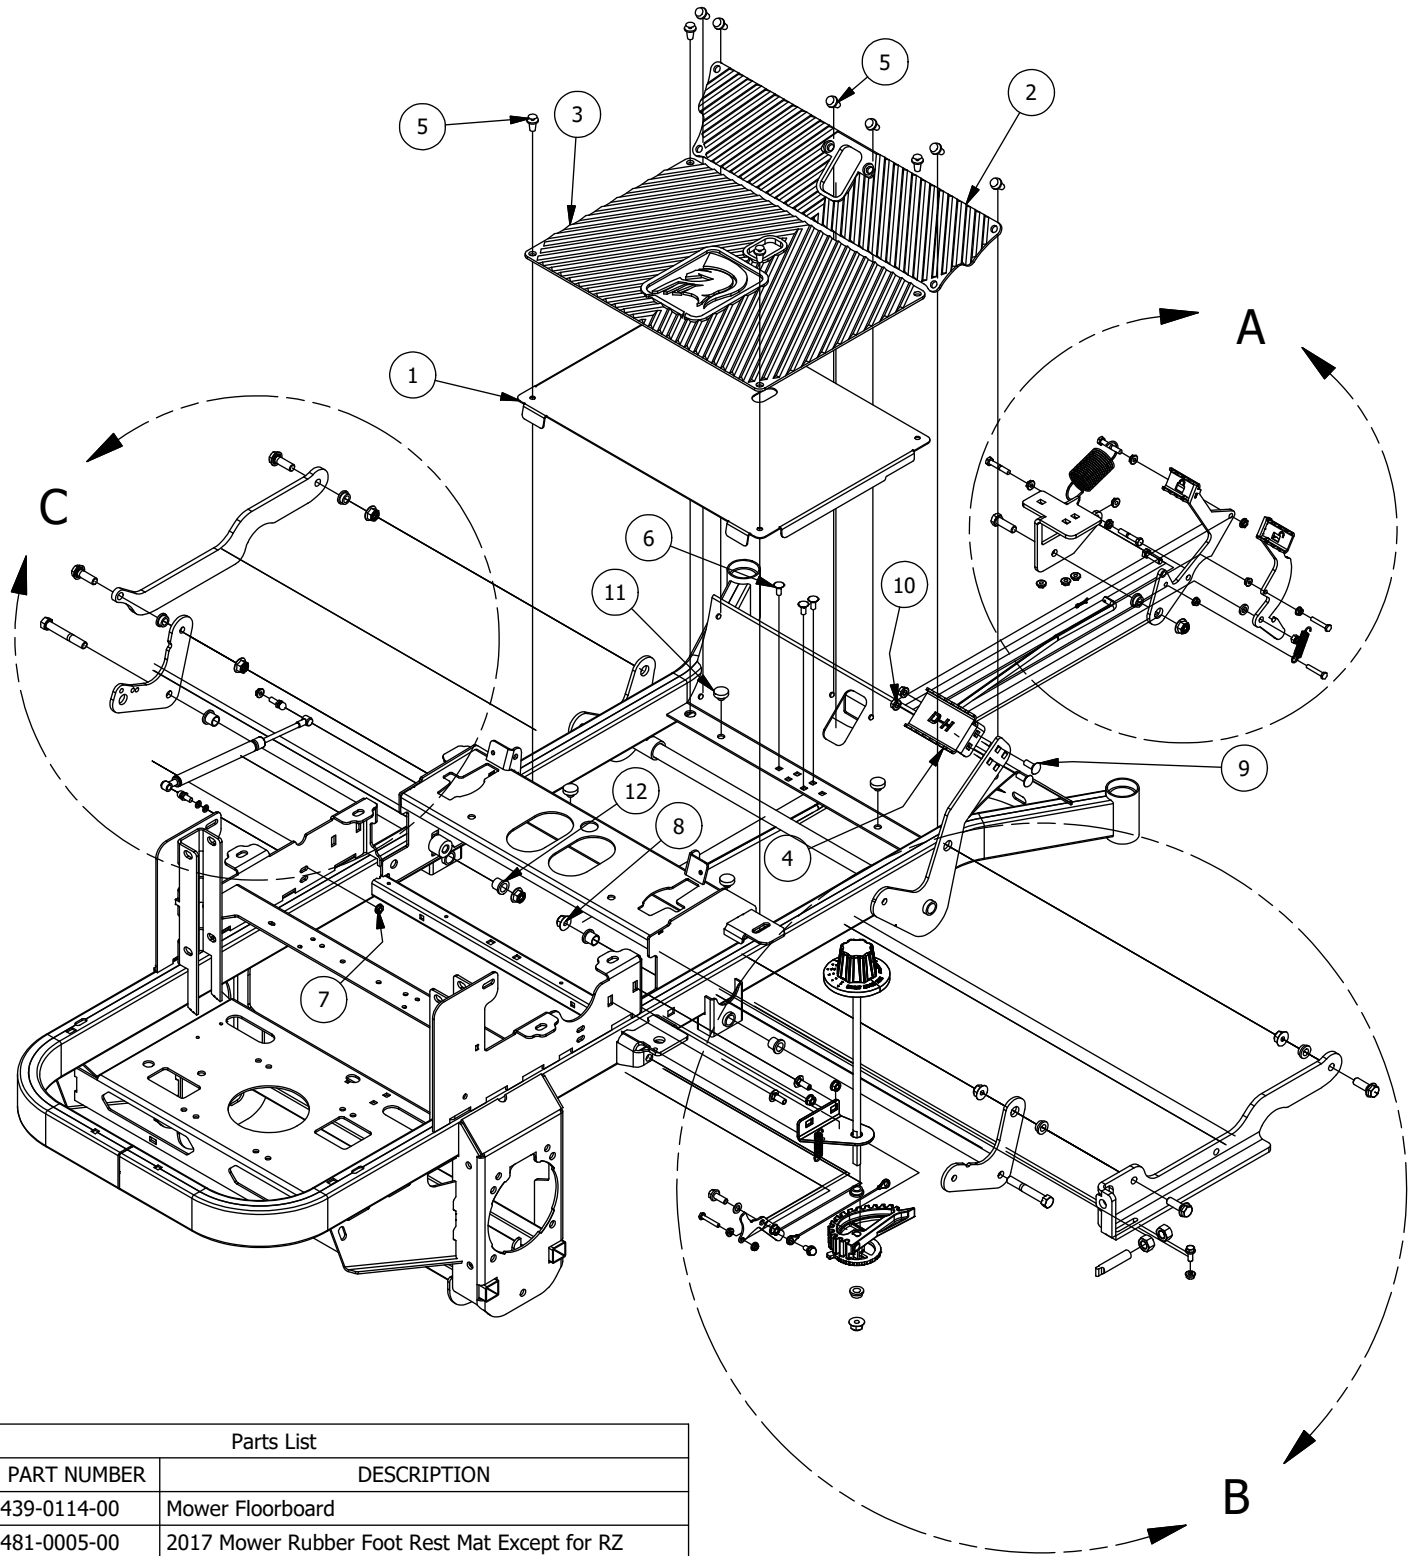

RZ HD Parts Manual

2021

TABLE OF CONTENTS

FRONT FORK ASSEMBLY	3
BRAKE, FLOORBOARD, AND HEIGHT INDICATOR ASSEMBLY	4-7
DRIVE ARM ASSEMBLY	8-9
BATTERY AND PUMP IDLER ASSEMBLY	10-13
GAS TANK ASSEMBLY	14-15
TRANSMISSION ASSEMBLY	16-17
48" DECK ASSEMBLY	18-21
48" DECK ASSEMBLY 1	18-19
48" DECK ASSEMBLY 2	20-21
54" DECK ASSEMBLY	22-25
54" DECK ASSEMBLY 1	22-23
54" DECK ASSEMBLY 2	24-25
61" DECK ASSEMBLY	26-39
61" DECK ASSEMBLY 1	26-27
61" DECK ASSEMBLY 2	28-29
DECK CHUTE ASSEMBLY.....	30
DECK SPINDLE ASSEMBLY.....	31
KAWASAKI FR691 ASSEMBLY.....	32
KAWASAKI FR730V ASSEMBLY.....	33
B&S 25HP ENGINE ASSEMBLY.....	34
DECALS	35

Front Fork Assembly

Parts List			
ITEM	QTY	PART NUMBER	DESCRIPTION
1	1	490-0046-00	RZ Caster Fork Assembly
2	1	419-0002-00	1/2 FENDER WASHER 1-1/4" OD ZINC
3	1	426-0006-00	Mower Caster Shaft Washer
4	1	425-0011-00	Mower Bearing Retainer Spacer
5	1	418-0003-00	1/2-13 X 8-1/2 HEX C/S GR 5 ZINC YELLOW
6	1	413-0002-00	1/2-13 NYLON INSERT FLANGE LOCKNUT ZC YELLOW
7	1	425-0010-00	Mower Caster Fork Wheel Spacer
8	1	418-0006-00	1/2-20 X 1-1/4 HEX C/S GR 5 ZINC
9	2	410-0018-00	RZ Mower Caster Wheel Bearing
10	2	410-0006-00	Mower Caster Shaft Bearing
11	1	422-0027-00	RZ Alternate Front Caster Wheel Assembly

Brake, Floorboard, and Height Indicator Assembly

Parts List

ITEM	QTY	PART NUMBER	DESCRIPTION
1	1	439-0114-00	Mower Floorboard
2	1	481-0005-00	2017 Mower Rubber Foot Rest Mat Except for RZ
3	1	481-0006-00	2017 Mower Logo Floor Mat Except for RZ
4	1	439-0059-00	Mower Deck Height Foot Pedal
5	10	414-0002-00	8MM PUSH TYPE RETAINER NYLON BLACK
6	3	418-0008-00	5/16-18 X 3/4 CARRIAGE BOLT ZINC
7	11	413-0006-00	5/16-18 HEX FLANGE NUT W/SERR ZINC
8	8	413-0002-00	1/2-13 NYLON INSERT FLANGE LOCKNUT ZC YELLOW
9	2	418-0045-00	3/8-16 X 1 Carriage Bolt Zinc Yellow
10	4	413-0004-00	3/8-16 HEX FLANGE NUT W/SERR ZINC
11	4	429-0002-00	Push-In Rubber Bumper, Mower Floor
12	4	410-0008-00	5/8" ID X 3/4" OD X 3/4" LENGTH FLANGE BUSHING