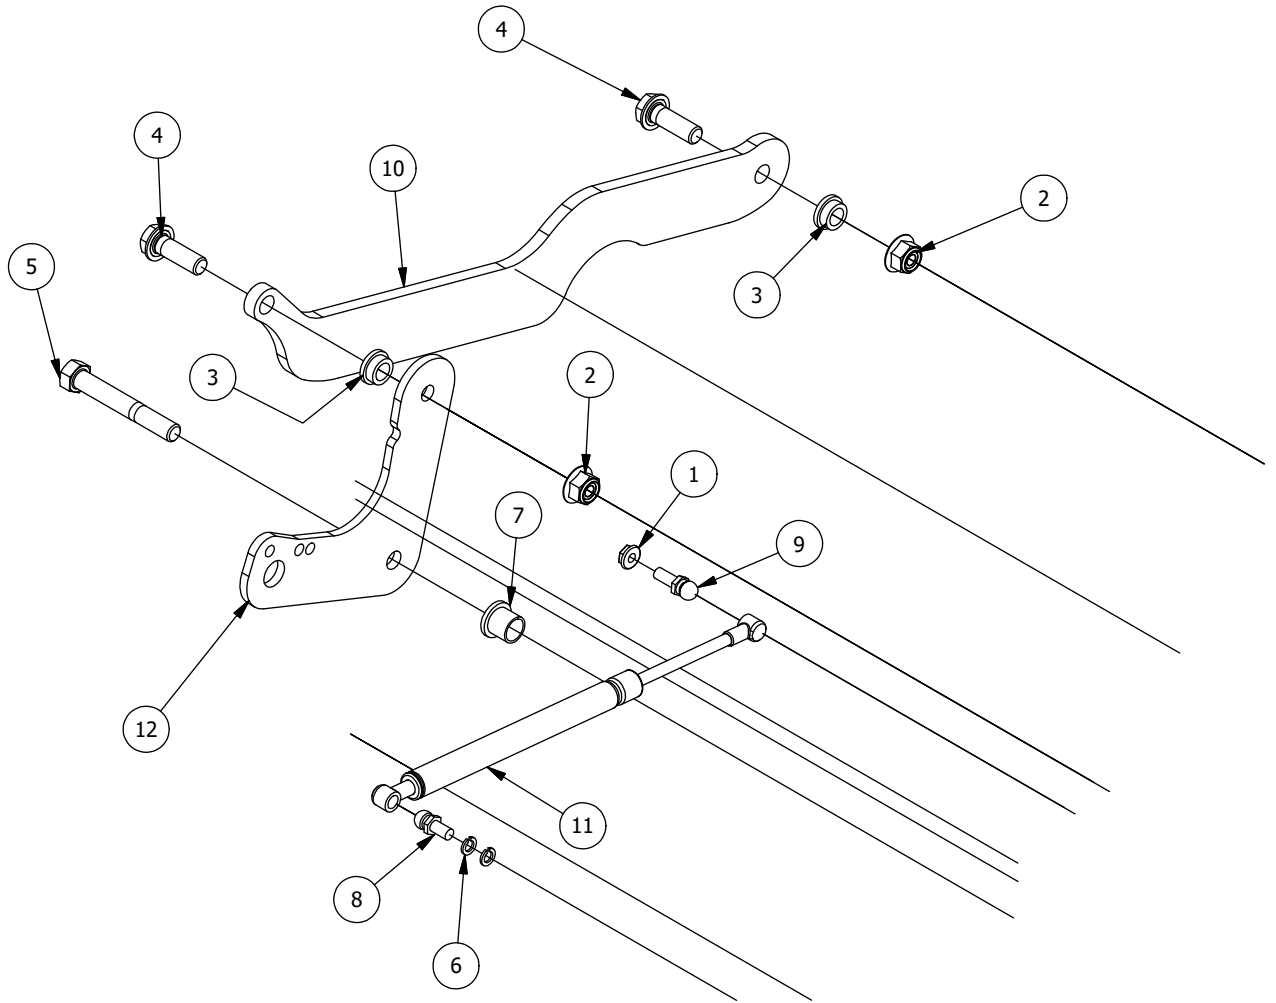

DETAIL C

Detail C Parts List			
ITEM	QTY	PART NUMBER	DESCRIPTION
1	11	413-0006-00	5/16-18 HEX FLANGE NUT W/SERR ZINC
2	8	413-0002-00	1/2-13 NYLON INSERT FLANGE LOCKNUT ZC YELLOW
3	7	410-0009-00	1/2" ID X 3/4" OD X 3/8" LENGTH FLANGE BUSHING
4	4	418-0047-00	1/2-13 X 1-1/2 HEX FLANGE BOLT ZINC YELLOW
5	2	418-0042-00	1/2-13 X 3-1/2 HEX C/S GR 5 ZINC YELLOW
6	2	419-0009-00	5/16 SPLIT LOCKWASHER ZINC
7	4	410-0008-00	5/8" ID X 3/4" OD X 3/4" LENGTH FLANGE BUSHING
8	1	487-0005-00	Control Arm Damper Ball Stud
9	1	487-0008-00	Control Arm Damper Ball Stud 3/4" Thread
10	1	435-0009-00	Mower Deck Height Left Link Arm
11	1	434-0001-00	Deck Gas Spring
12	1	431-0008-00	2020 RZ Left Rear Deck Height Control Arm