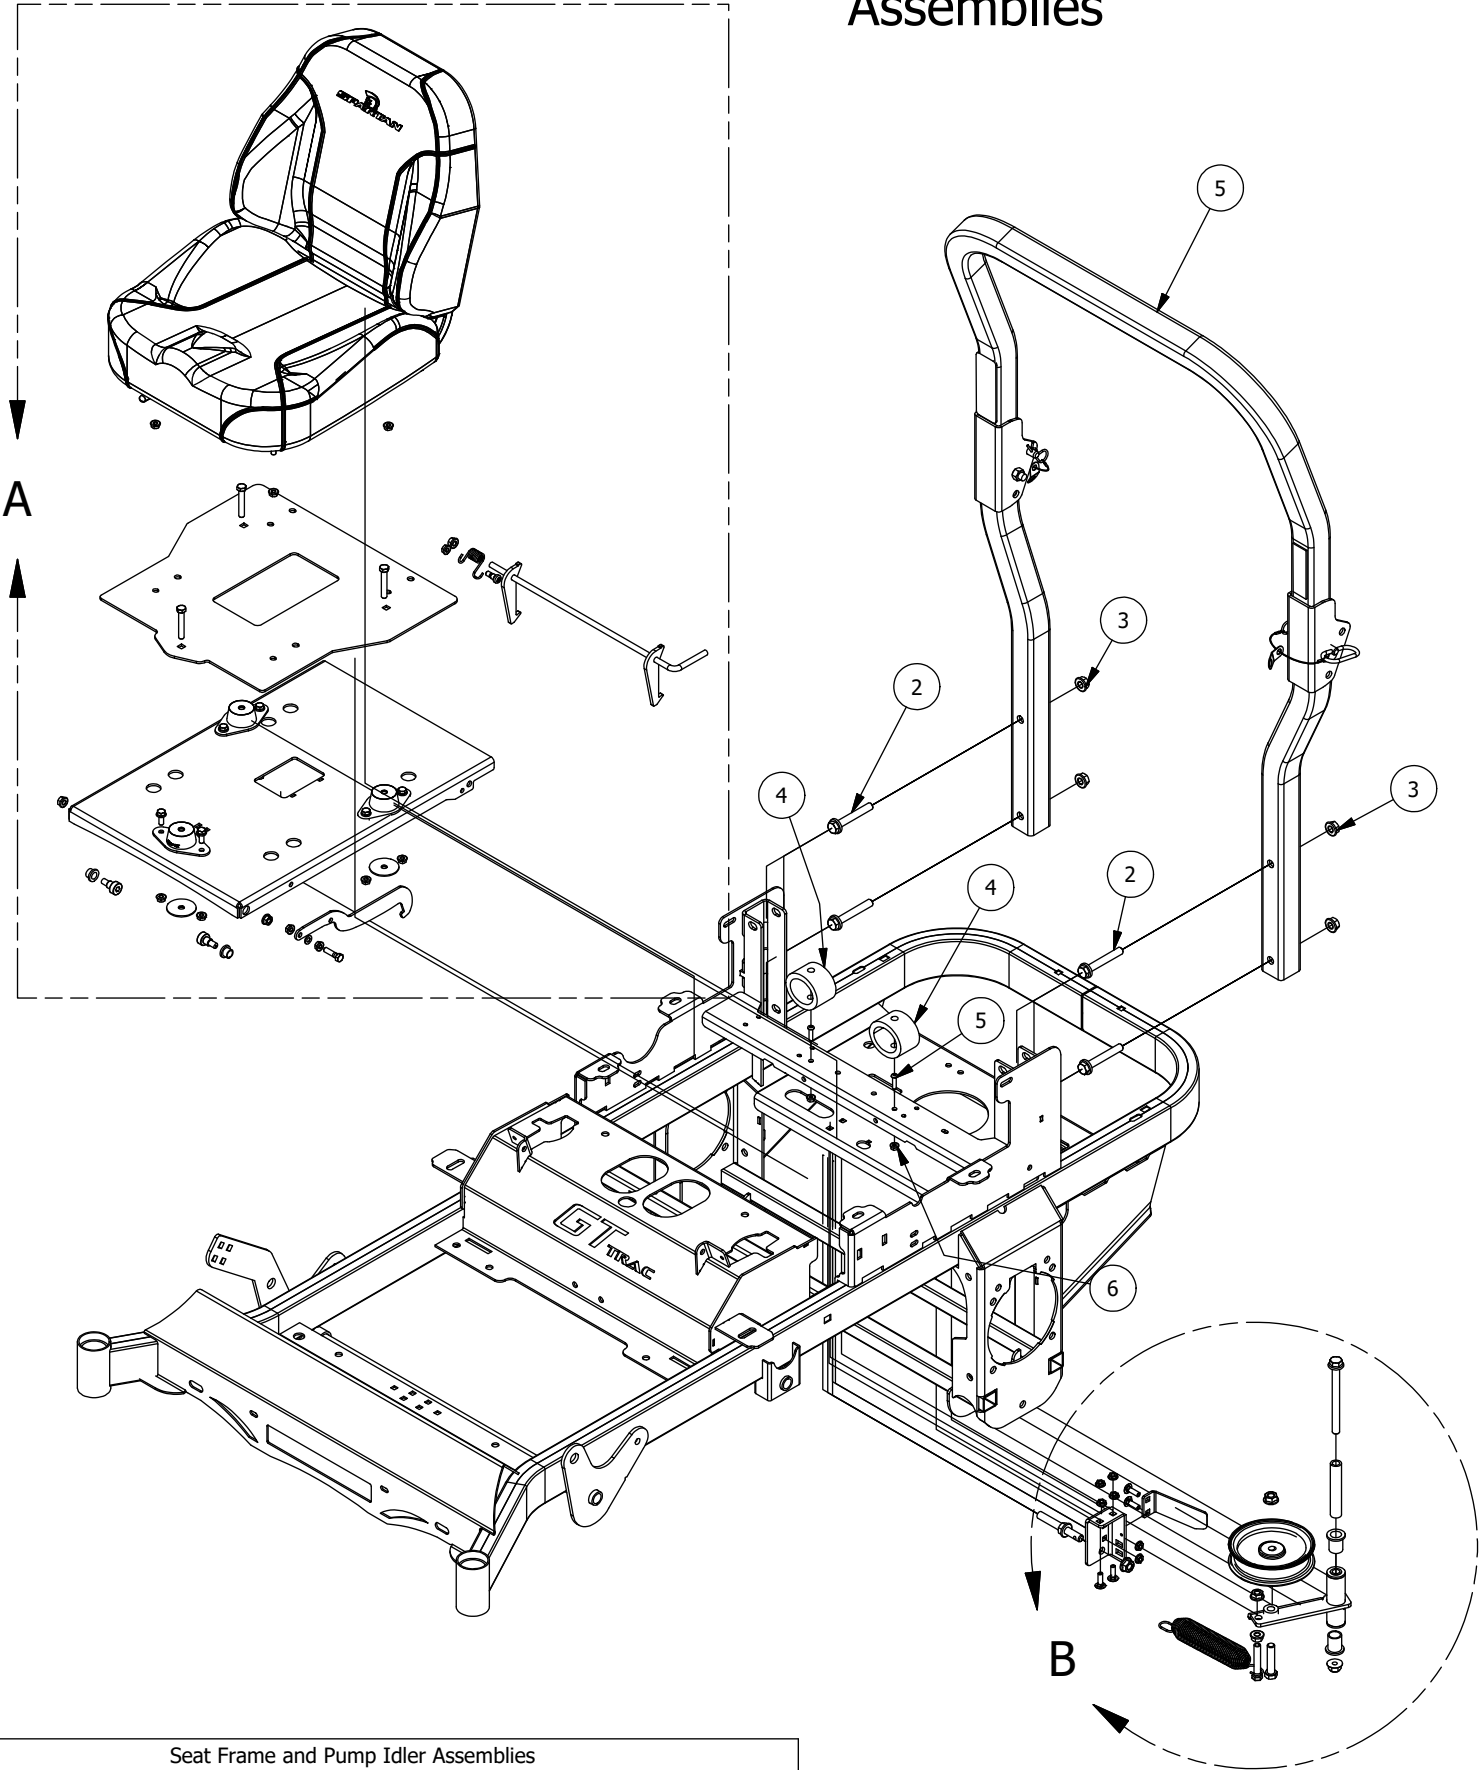

Seat Frame and Pump Idler Assemblies

Seat Frame and Pump Idler Assemblies

ITEM	QTY	PART NUMBER	DESCRIPTION
1	2	410-0007-00	3/4" ID X 15/16" OD X 1-1/8" LENGTH FLANGE BUSHING
2	1	413-0002-00	1/2-13 NYLON INSERT FLANGE LOCKNUT ZC YELLOW
3	1	425-0006-00	Mower Inner Idler Spacer
4	1	418-0012-00	1/2-13 X 2-1/4 HEX C/S GR 5 ZINC
5	1	497-0002-00	Fold down ROPS