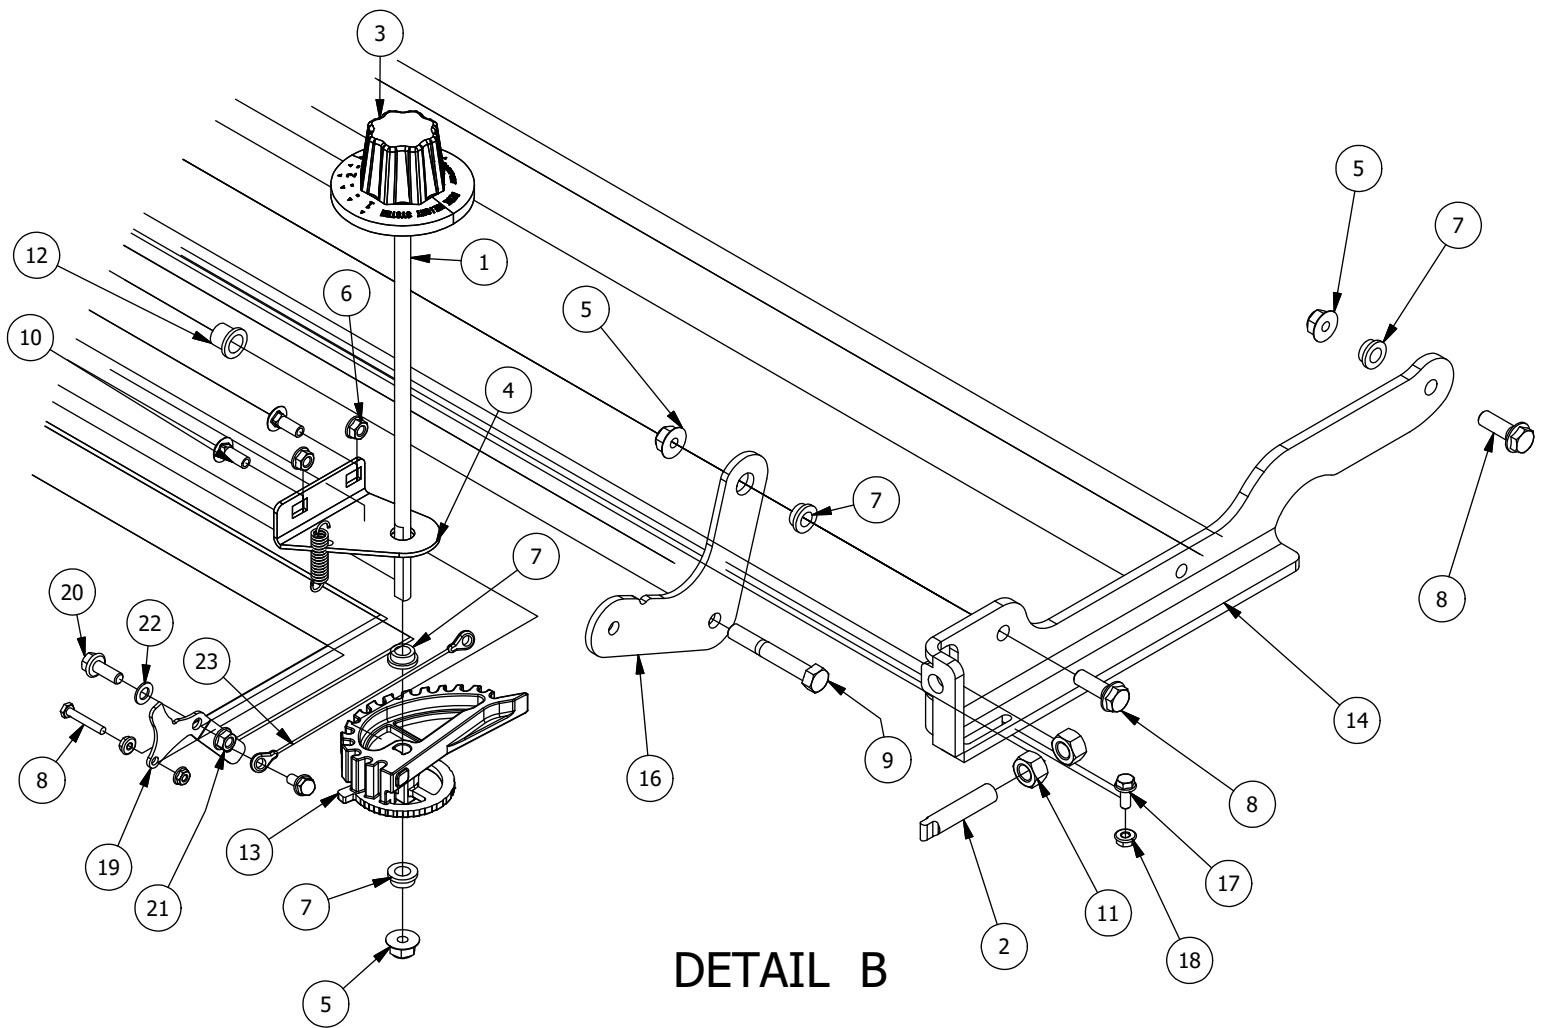

DETAIL B

Detail B Parts List			
ITEM	QTY	PART NUMBER	DESCRIPTION
1	1	437-0003-00	Mower Deck Height Selector Shaft
2	1	444-0001-00	Mower HEIGHT SELECTOR CAM PIN
3	1	445-0002-00	Mower Deck Height Control Knob
4	1	439-0712-00	2021 Mower Deck Height Indicator Rod Bracket
5	8	413-0002-00	1/2-13 NYLON INSERT FLANGE LOCKNUT ZC YELLOW
6	4	413-0004-00	3/8-16 HEX FLANGE NUT W/SERR ZINC
7	7	410-0009-00	1/2" ID X 3/4" OD X 3/8" LENGTH FLANGE BUSHING
8	4	418-0047-00	1/2-13 X 1-1/2 HEX FLANGE BOLT ZINC YELLOW
9	2	418-0042-00	1/2-13 X 3-1/2 HEX C/S GR 5 ZINC YELLOW
10	2	418-0053-00	3/8-16 X 1 CARRIAGE BOLT ZINC
11	2	413-0048-00	5/8-11 HEX NUT ZINC YELLOW
12	4	410-0008-00	5/8" ID X 3/4" OD X 3/4" LENGTH FLANGE BUSHING
13	1	490-0045-00	Mower Deck Height Cam Casting
14	1	439-0698-00	2021 Deck Height Arm Right Link
15	1	431-0008-00	2020 RZ Left Rear Deck Height Control Arm
16	1	431-0009-00	2020 RZ Right Rear Deck Height Control Arm
17	2	418-0048-00	5/16-18 X 3/4 HEX FLANGE BOLT GR 8 ZC YELLOW
18	1	413-0022-00	5/16-18 HEX FLANGE NUT W/SERR ZINC YELLOW
19	1	439-0711-00	2021 Deck Height Control Shaft spring Brkt
20	1	418-0040-00	3/8-16 X 1 HEX FLANGE BOLT GR 8 ZC YELLOW
21	1	413-0029-00	3/8-16 NYLON INSERT FLANGE L/NUT ZC YELLOW
22	1	410-0011-00	.375 ID X .750 OD X .062 THK THRUST BEARING OIL-IMPREG BRNZ
23	1	414-0037-00	Height Indicator Cable