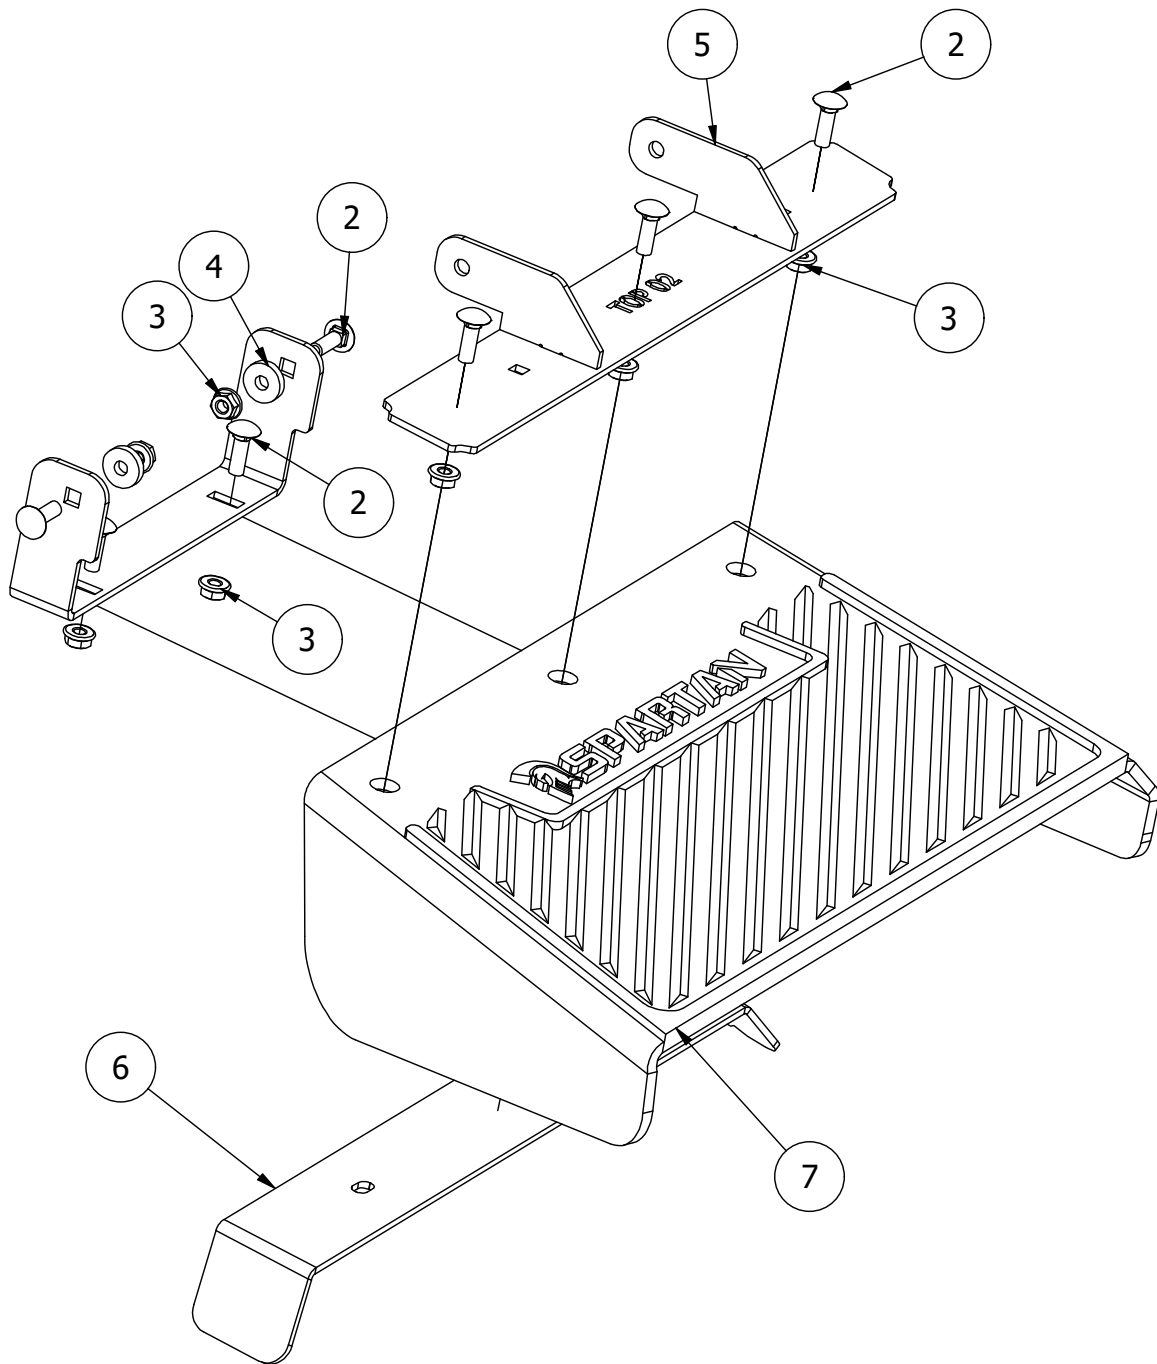

Deck Chute Assembly

DECK CHUTE PARTS LIST			
ITEM	QTY	PART NUMBER	DESCRIPTION
1	1	439-0111-00	Mower Chute Mounting Bracket
2	7	418-0060-00	5/16-18 X 1 CARRIAGE BOLT ZINC YELLOW
3	7	413-0027-00	5/16-18 NYLON INSERT FLANGE LOCKNUT ZC YELLOW
4	2	419-0006-00	.312 ID X .875 OD X .1875 THK F/W NYLON BLK
5	1	490-0055-00	BushRanger RZ Deck Chute Hinge Assembly
6	1	439-0190-00	2019 Deck Chute Hinge Backer Bracket
7	1	481-0010-00	RZ Mower Rubber Discharge Chute