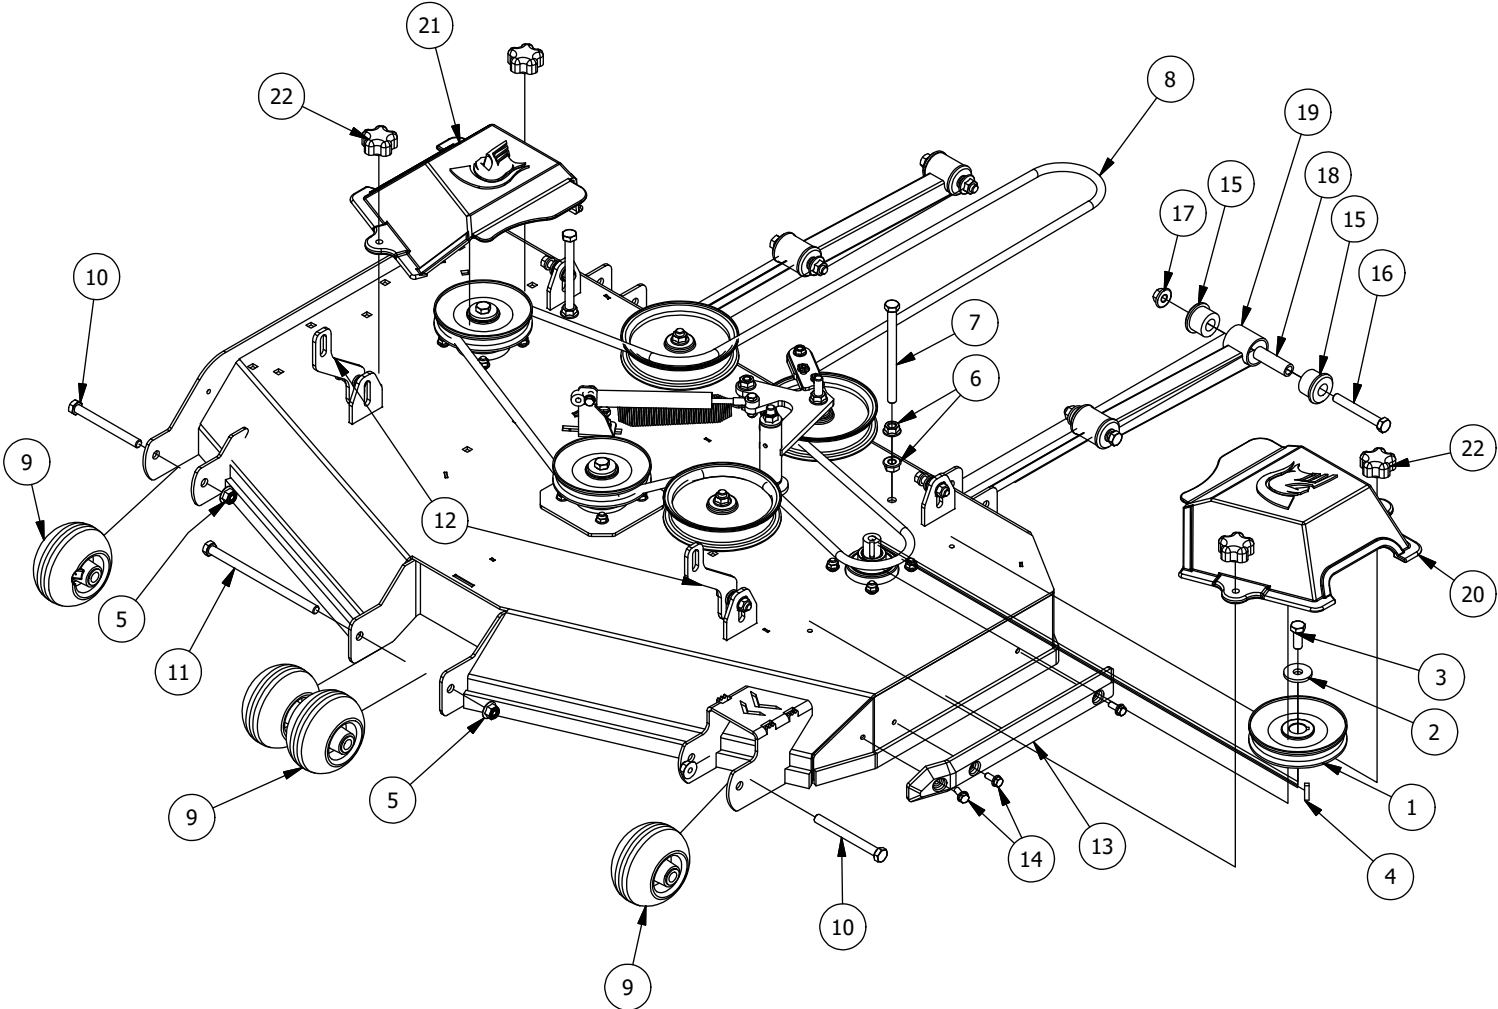

48" Deck Assembly 1

48" Deck assembly-01			
ITEM	QTY	PART NUMBER	DESCRIPTION
1	3	433-0004-00	Deck Pulley 54"
2	3	419-0003-00	1/2 FENDER WASHER 1-1/4" OD ZINC
3	3	418-0006-00	1/2-20 X 1-1/4 HEX C/S GR 5 ZINC
4	3	442-0001-00	1/4 X 1 SQUARE KEY STOCK
5	4	413-0002-00	1/2-13 NYLON INSERT FLANGE LOCKNUT ZC YELLOW
6	8	413-0005-00	1/2-13 HEX FLANGE NUT W/SERR ZINC YELLOW
7	2	418-0044-00	1/2-13 X 6-1/2 HEX C/S GR 8 ZINC YELLOW
8	1	461-0011-00	48" Deck Belt
9	4	422-0001-00	Anti-Scalp Wheel
10	2	418-0016-00	1/2-13 X 5 HEX C/S GR 2 ZINC YELLOW
11	1	418-0015-00	1/2-13 X 8-1/2 HEX C/S GR 2 ZINC YELLOW
12	2	435-0017-00	RZ Mower 48" Front Height Arm Connecting Link
13	1	429-0001-00	Mower Nylon Deck Guard
14	3	418-0049-00	5/16-18 X 3/4 IND HWH TRI LOB ZINC
15	8	732-2000-00	Large MTV A-Arm Bushing
16	4	418-0021-00	1/2-13 X 3-3/4 HEX C/S GR 5 ZINC
17	4	413-0017-00	1/2-13 NYLON INSERT FLANGE LOCKNUT ZINC W/SERRATIONS
18	4	732-2001-00	Large MTV A-Arm Bushing Sleeve
19	2	490-0047-00	2019 all RZ Deck Stabilizer assembly
20	1	414-0018-00	48" & 54" Deck Left Pulley Cover
21	1	414-0019-00	48" & 54" Deck Right Pulley Cover
22	4	445-0003-00	Lobed Knob w/ 5/16"-18 insert