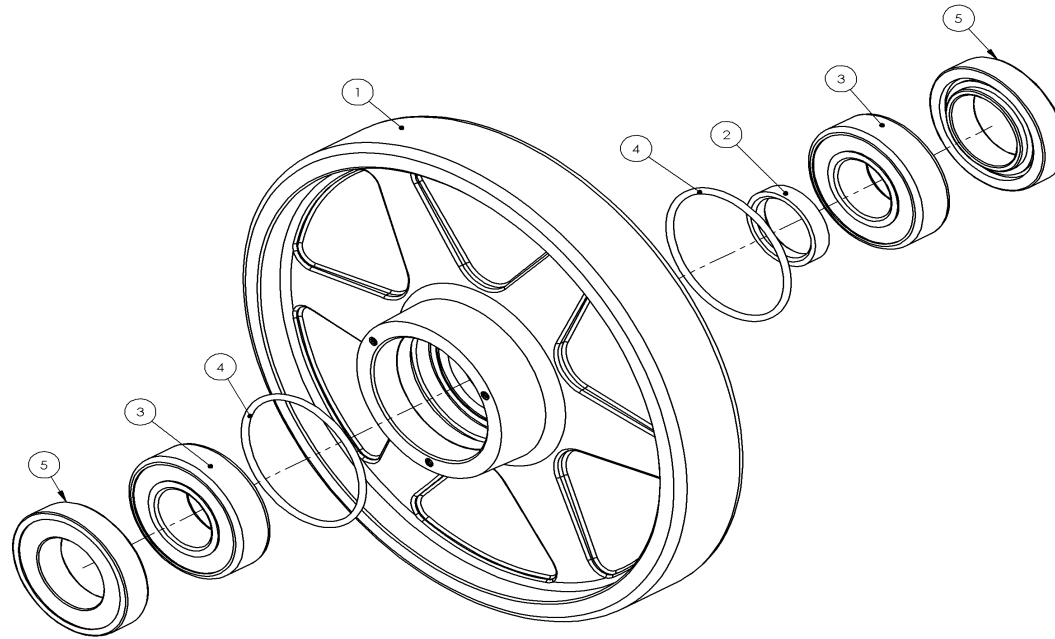

Ref#	Part#	Description	Qty
1	1500020	WHEEL,CAST IRON,BLK,8"OD,TRX354/561	1
2	3104112	BEARING SPACER,TRACK WHEEL,TRX,PL	1
3	5000558	BEARING,BALL,6205-2RSCT,25MM ID,TRX	2
4	5000674	O-RING,SIZE-137,BUNA-N	0
5	6000052	SEAL,CASSETTE,IDLER WHEEL,TRX	1

2001078, ASM,CAST IDLER WHEEL,INNER,8",TRX354/561

UNCONTROLLED DOCUMENT IF PRINTED

TITLE:	Assem, Cast Idler Wheel, Inner, 8 in
PART NO.:	2001078

Ref#	Part#	Description	Qty
1	1500020	WHEEL,CAST IRON,BLK,8"OD,TRX354/561	1
2	3104112	BEARING SPACER,TRACK WHEEL,TRX,PL	1
3	5000558	BEARING,BALL,6205-2RSCT,25MM ID,TRX	2
4	5000674	O-RING,SIZE-137,BUNA-N	0
5	6000052	SEAL,CASSETTE,IDLER WHEEL,TRX	2

2001173, ASM,CAST IDLER WHEEL,OUTER,6",TRX/TSX

UNCONTROLLED DOCUMENT IF PRINTED

TITLE:	Assem, Cast Idler Wheel, Outer, 6 in
PART NO.:	2001173

Ref#	Part#	Description	Qty
1	1500021	WHEEL,CAST IRON,BLK,6"OD,TRX561/766	1
2	3104112	BEARING SPACER,TRACK WHEEL,TRX,PL	1
3	5000558	BEARING,BALL,6205-2RSCT,25MM ID,TRX	2
4	5000674	O-RING,SIZE-137,BUNA-N	0
5	6000052	SEAL,CASSETTE,IDLER WHEEL,TRX	1

2001174, ASM,CAST IDLER WHEEL,INNER,6",TRX561/766

UNCONTROLLED DOCUMENT IF PRINTED

TITLE:	Assem, Cast Idler Wheel, Inner, 6 in
PART NO.:	2001174

Ref#	Part#	Description	Qty
1	1500021	WHEEL,CAST IRON,BLK,6"OD,TRX561/766	1
2	3104112	BEARING SPACER,TRACK WHEEL,TRX,PL	1
3	5000558	BEARING,BALL,6205-2RSCT,25MM ID,TRX	2
4	5000674	O-RING,SIZE-137,BUNA-N	0
5	6000052	SEAL,CASSETTE,IDLER WHEEL,TRX	2