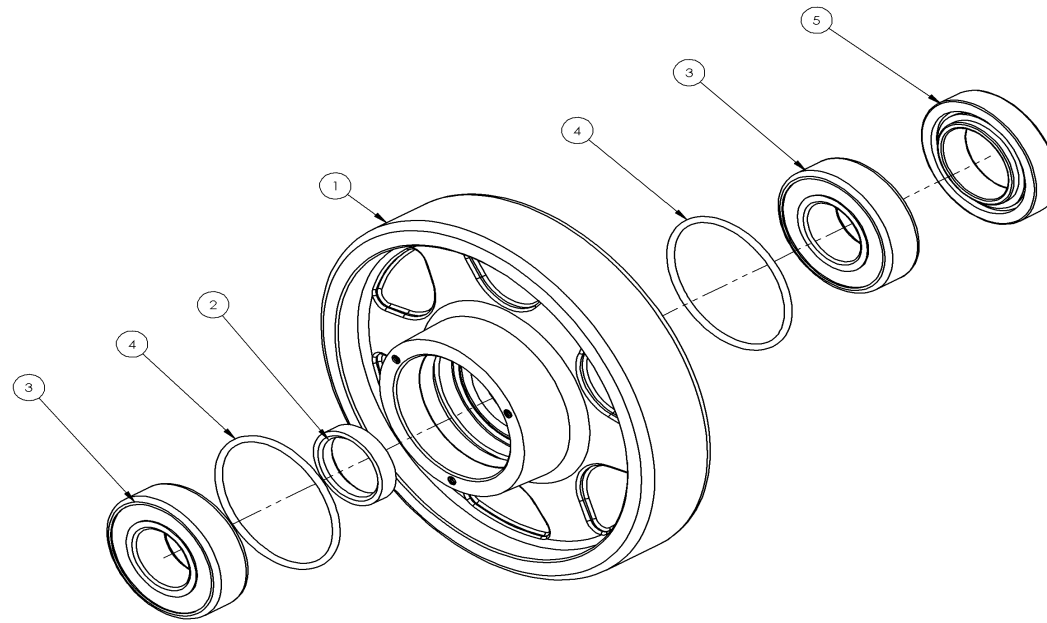

Ref#	Part#	Description	Qty
1	1500020	WHEEL,CAST IRON,BLK,8"OD,TRX354/561	1
2	3104112	BEARING SPACER,TRACK WHEEL,TRX,PL	1
3	5000558	BEARING,BALL,6205-2RSCT,25MM ID,TRX	2
4	5000674	O-RING,SIZE-137,BUNA-N	0
5	6000052	SEAL,CASSETTE,IDLER WHEEL,TRX	1

2001078, ASM,CAST IDLER WHEEL,INNER,8",TRX354/561

UNCONTROLLED DOCUMENT IF PRINTED

TITLE:	Assem, Cast Idler Wheel, Inner, 8 in
PART NO.:	2001078

Ref#	Part#	Description	Qty
1	1500020	WHEEL,CAST IRON,BLK,8"OD,TRX354/561	1
2	3104112	BEARING SPACER,TRACK WHEEL,TRX,PL	1
3	5000558	BEARING,BALL,6205-2RSCT,25MM ID,TRX	2
4	5000674	O-RING,SIZE-137,BUNA-N	0
5	6000052	SEAL,CASSETTE,IDLER WHEEL,TRX	2

2001173, ASM,CAST IDLER WHEEL,OUTER,6",TRX/TSX

UNCONTROLLED DOCUMENT IF PRINTED

TITLE:	Assem, Cast Idler Wheel, Outer, 6 in
PART NO.:	2001173

Ref#	Part#	Description	Qty
1	1500021	WHEEL,CAST IRON,BLK,6"OD,TRX561/766	1
2	3104112	BEARING SPACER,TRACK WHEEL,TRX,PL	1
3	5000558	BEARING,BALL,6205-2RSCT,25MM ID,TRX	2
4	5000674	O-RING,SIZE-137,BUNA-N	0
5	6000052	SEAL,CASSETTE,IDLER WHEEL,TRX	1

2001174, ASM,CAST IDLER WHEEL,INNER,6",TRX561/766

UNCONTROLLED DOCUMENT IF PRINTED

TITLE:	Assem, Cast Idler Wheel, Inner, 6 in
PART NO.:	2001174

Ref#	Part#	Description	Qty
1	1500021	WHEEL,CAST IRON,BLK,6"OD,TRX561/766	1
2	3104112	BEARING SPACER,TRACK WHEEL,TRX,PL	1
3	5000558	BEARING,BALL,6205-2RSCT,25MM ID,TRX	2
4	5000674	O-RING,SIZE-137,BUNA-N	0
5	6000052	SEAL,CASSETTE,IDLER WHEEL,TRX	2