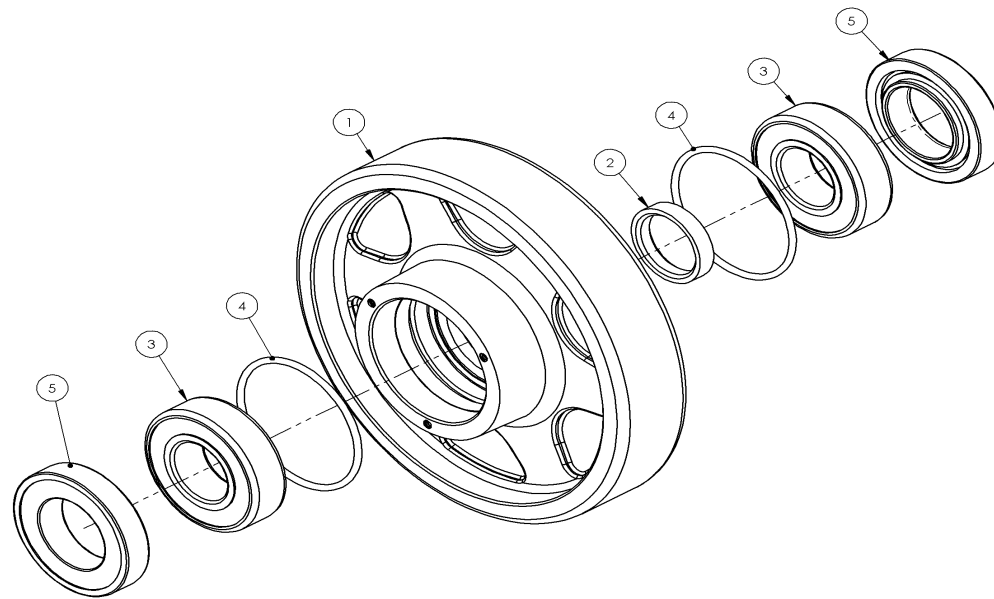

2001078, ASM,CAST IDLER WHEEL,INNER,8",TRX354/561

UNCONTROLLED DOCUMENT IF PRINTED

TITLE:	Assem, Cast Idler Wheel, Inner, 8 in
PART NO.:	2001078

Ref#	Part#	Description	Qty
1	1500020	WHEEL,CAST IRON,BLK,8"OD,TRX354/561	1
2	3104112	BEARING SPACER,TRACK WHEEL,TRX,PL	1
3	5000558	BEARING,BALL,6205-2RSCT,25MM ID,TRX	2
4	5000674	O-RING,SIZE-137,BUNA-N	0
5	6000052	SEAL,CASSETTE,IDLER WHEEL,TRX	2

2001173, ASM,CAST IDLER WHEEL,OUTER,6",TRX/TSX

UNCONTROLLED DOCUMENT IF PRINTED

TITLE:	Assem, Cast Idler Wheel, Outer, 6 in
PART NO.:	2001173

Ref#	Part#	Description	Qty
1	1500021	WHEEL,CAST IRON,BLK,6"OD,TRX561/766	1
2	3104112	BEARING SPACER,TRACK WHEEL,TRX,PL	1
3	5000558	BEARING,BALL,6205-2RSCT,25MM ID,TRX	2
4	5000674	O-RING,SIZE-137,BUNA-N	0
5	6000052	SEAL,CASSETTE,IDLER WHEEL,TRX	1

2001174, ASM,CAST IDLER WHEEL,INNER,6",TRX561/766

UNCONTROLLED DOCUMENT IF PRINTED

TITLE:	Assem, Cast Idler Wheel, Inner, 6 in
PART NO.:	2001174

Ref#	Part#	Description	Qty
1	1500021	WHEEL,CAST IRON,BLK,6"OD,TRX561/766	1
2	3104112	BEARING SPACER,TRACK WHEEL,TRX,PL	1
3	5000558	BEARING,BALL,6205-2RSCT,25MM ID,TRX	2
4	5000674	O-RING,SIZE-137,BUNA-N	0
5	6000052	SEAL,CASSETTE,IDLER WHEEL,TRX	2

2001233, ASM,TORSION AXLE/TUBE,CARTRIDGE,TRX561

UNCONTROLLED DOCUMENT IF PRINTED

TITLE	Assem, Cartridge, Torsion Axle and Tube, TRX561
PART NO.	2001233

Ref#	Part#	Description	Qty
1	1200808	WELD,CROSS TUBE,TRX561	1
2	1200898	WELD,WALKING BEAM,LH,CARTRIDGE,TRX561	1
3	1200899	WELD,WALKING BEAM,RH,CARTRIDGE,TRX561	1