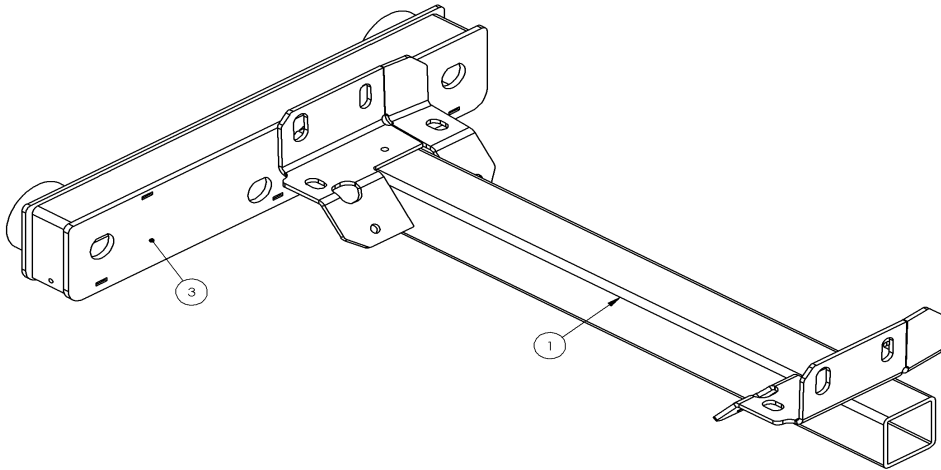

2001233, ASM,TORSION AXLE/TUBE,CARTRIDGE,TRX561

UNCONTROLLED DOCUMENT IF PRINTED

TITLE	Assem, Cartridge, Torsion Axle and Tube, TRX561
PART NO.	2001233