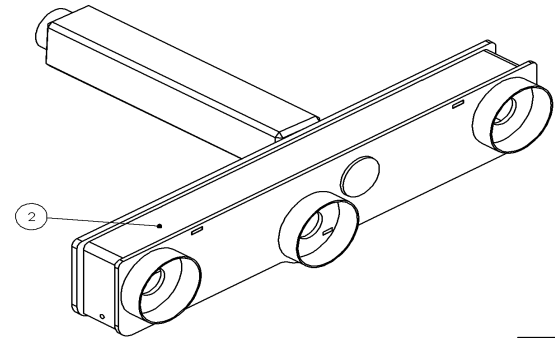

2001233, ASM,TORSION AXLE/TUBE,CARTRIDGE,TRX561

UNCONTROLLED DOCUMENT IF PRINTED

TITLE	Assem, Cartridge, Torsion Axle and Tube, TRX561
PART NO.	2001233