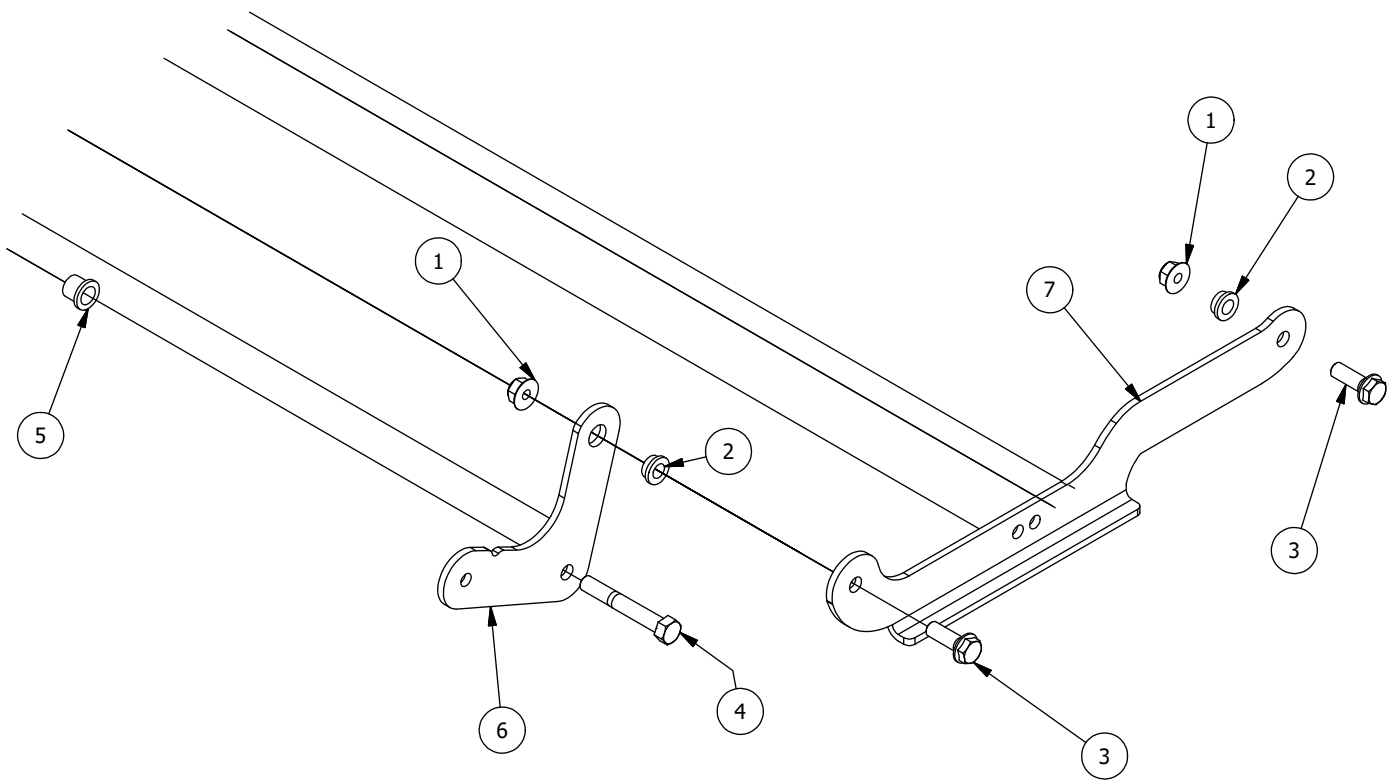

Brake, Floorboard, and Height Indicator Assembly

Parts List

ITEM	QTY	PART NUMBER	DESCRIPTION
1	1	439-0114-00	Mower Floorboard
2	1	481-0005-00	2017 Mower Rubber Foot Rest Mat Except for RZ
3	1	481-0006-00	2017 Mower Logo Floor Mat Except for RZ
4	1	439-0059-00	Mower Deck Height Foot Pedal
5	10	414-0002-00	8MM PUSH TYPE RETAINER NYLON BLACK
6	3	418-0008-00	5/16-18 X 3/4 CARRIAGE BOLT ZINC
7	11	413-0006-00	5/16-18 HEX FLANGE NUT W/SERR ZINC
8	8	413-0002-00	1/2-13 NYLON INSERT FLANGE LOCKNUT ZC YELLOW
9	2	418-0045-00	3/8-16 X 1 Carriage Bolt Zinc Yellow
10	4	413-0004-00	3/8-16 HEX FLANGE NUT W/SERR ZINC
11	4	429-0002-00	Push-In Rubber Bumper, Mower Floor
12	4	410-0008-00	5/8" ID X 3/4" OD X 3/4" LENGTH FLANGE BUSHING

DETAIL B

Detail B Parts List			
ITEM	QTY	PART NUMBER	DESCRIPTION
1	8	413-0002-00	1/2-13 NYLON INSERT FLANGE LOCKNUT ZC YELLOW
2	7	410-0009-00	1/2" ID X 3/4" OD X 3/8" LENGTH FLANGE BUSHING
3	4	418-0047-00	1/2-13 X 1-1/2 HEX FLANGE BOLT ZINC YELLOW
4	2	418-0042-00	1/2-13 X 3-1/2 HEX C/S GR 5 ZINC YELLOW
5	4	410-0008-00	5/8" ID X 3/4" OD X 3/4" LENGTH FLANGE BUSHING
6	1	431-0009-00	2020 RZ Right Rear Deck Height Control Arm
7	1	435-0021-00	Mower TTQ Deck Height Arm Right Link