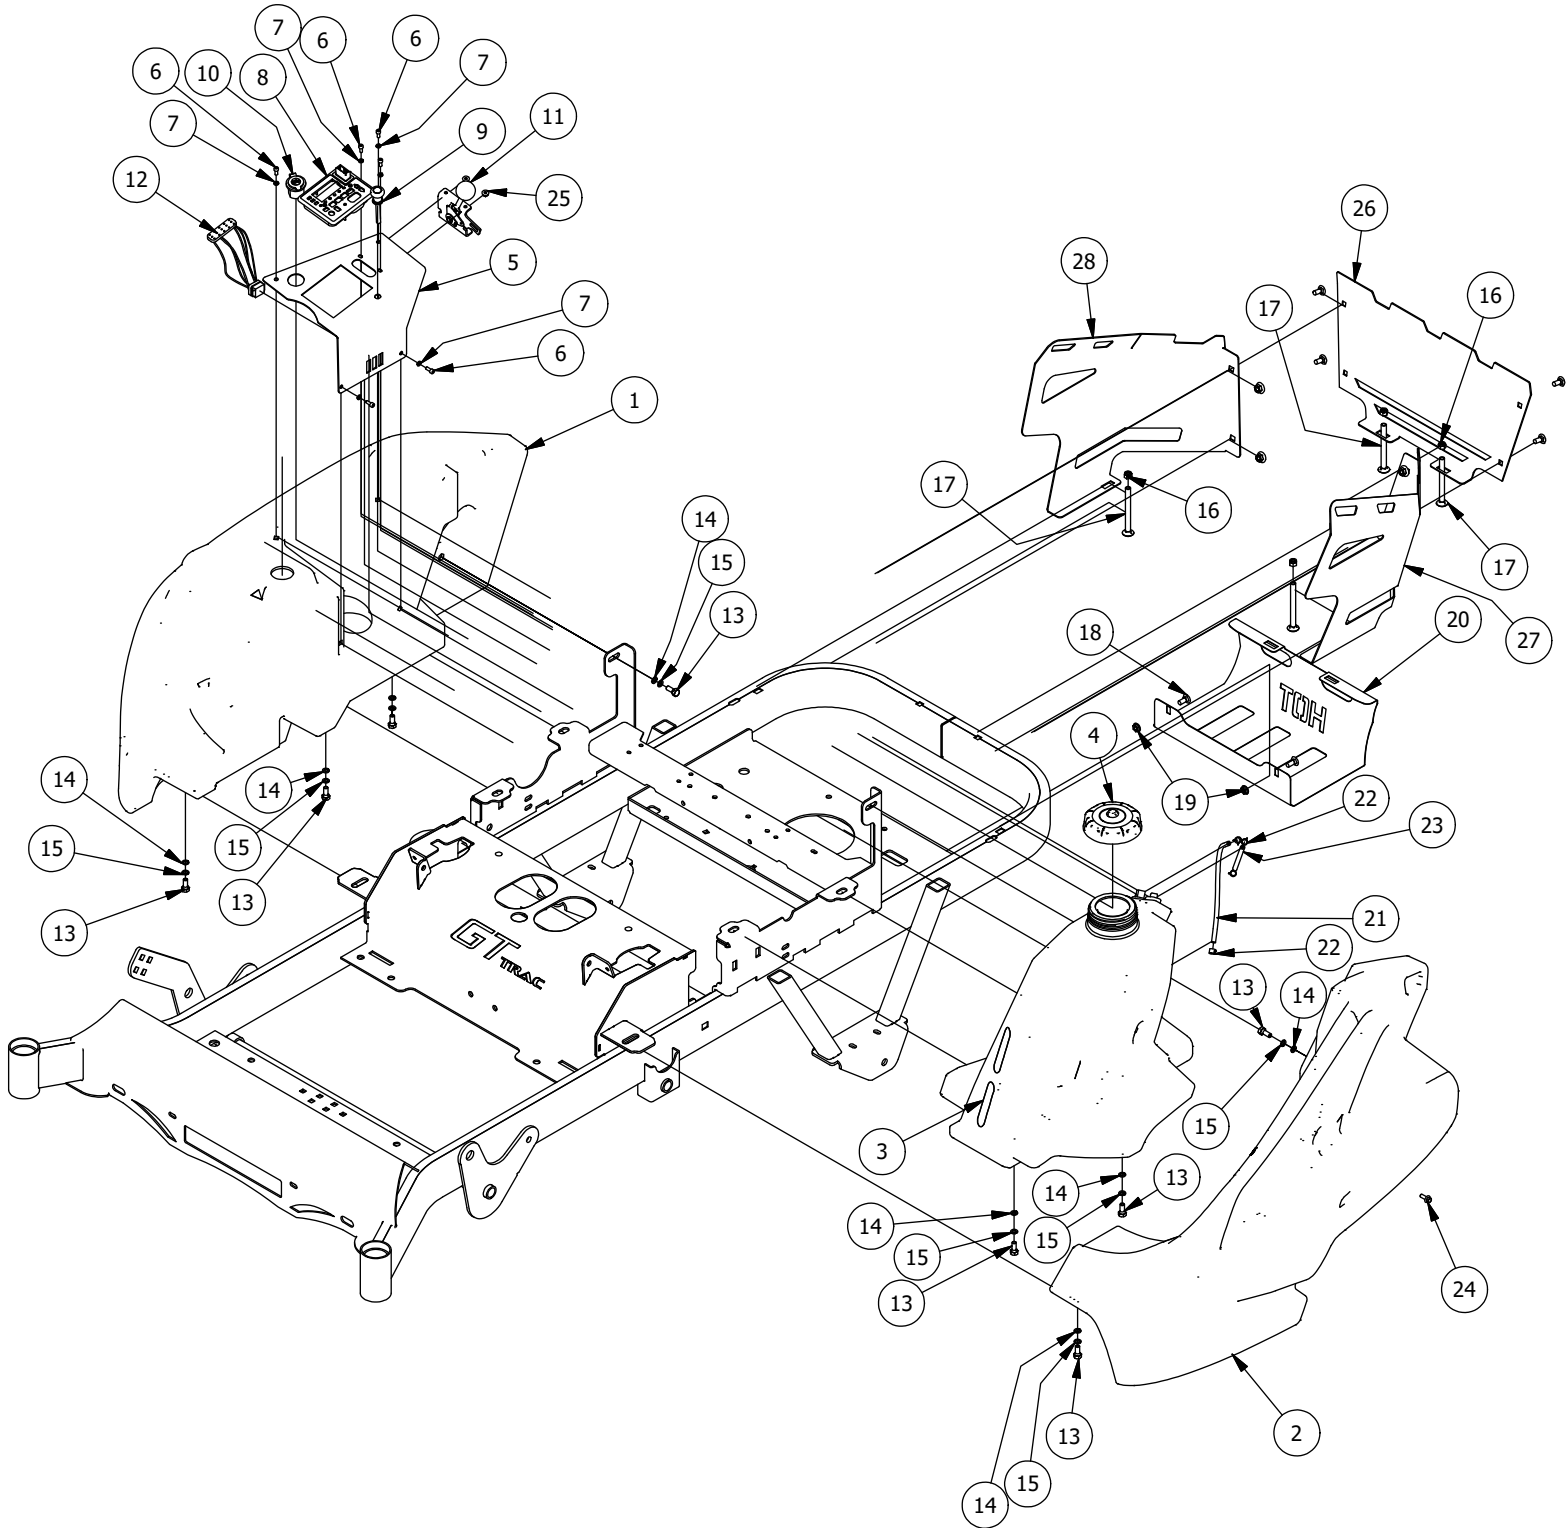

RZ Gas Tank Assembly

RZ Gas Tank Assembly			
ITEM	QTY	PART NUMBER	DESCRIPTION
1	1	467-0018-00	Spartan RZ Right Fender
2	1	467-0019-00	Spartan RZ Left Fender
3	1	467-0017-00	Spartan RZ Gas Tank Assembly
4	1	467-0008-00	Tank Fill Neck Non-Venting Cap
5	1	439-0022-00	Mower Control Panel Bracket
6	6	418-0055-00	10-24 X 1/2 SOCKET C/S 18-8 SS
7	6	419-0011-00	#10 SPLIT LOCKWASHER 18-8 SS
8	1	486-0004-00	Mower Control Console, Carbureted Engine
9	1	464-0002-00	Choke Cable
10	1	677-2075-00	12 Volt Auxilliary Plug
11	1	464-0001-00	Mower Throttle Cable Assembly w / Handle
12	1	486-0011-00	Mower B&S Commercial 25hp/27hp Harness
13	8	418-0054-00	5/16-18 X 3/4 HEX C/S ZINC
14	8	419-0007-00	5/16 Flat Washer
15	8	419-0009-00	5/16 SPLIT LOCKWASHER ZINC
16	4	413-0013-00	3/8-16 NYLON INSERT FLANGE LOCKNUT ZINC
17	4	418-0018-00	3/8-16 X 4 CARRIAGE BOLT ZINC/YEL
18	6	418-0008-00	5/16-18 X 3/4 CARRIAGE BOLT ZINC
19	2	413-0006-00	5/16-18 HEX FLANGE NUT W/SERR ZINC
20	1	439-0115-00	RZ Mower Muffler Guard
21	1	751-1014-00	1/4 Fuel Line - Low Perm
22	4	472-0003-00	1/4 Spring Hose Clamp
23	1	451-0002-00	vapor vent line tube
24	1	418-0076-00	M6-1.0 X 16MM HEX FLANGE BOLT ZINC YELLOW
25	2	413-0008-00	10-24 NYLON INSERT LOCKNUT 18-8 SS
26	1	439-0687-00	2021 RZ Engine Cowling Center
27	1	439-0688-00	2021 RZ Engine Cowling Left
28	1	439-0689-00	2021 RZ Engine Cowling Right